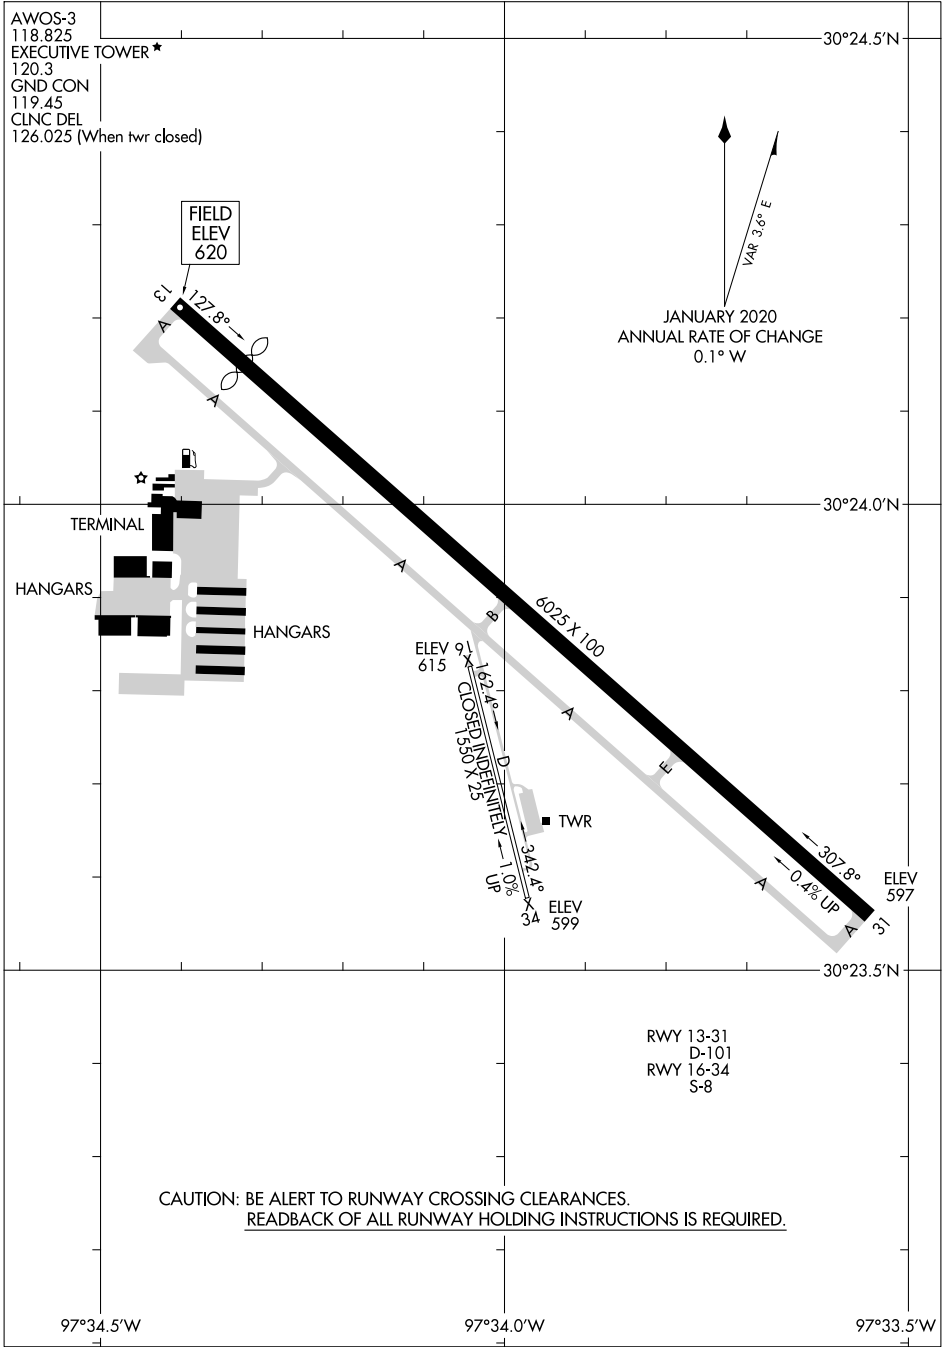

23222

AIRPORT DIAGRAM

AL-5891 (FAA)

AUSTIN EXEC (EDC)

AUSTIN, TEXAS

SC-3, 21 MAR 2024 to 18 APR 2024

SC-3, 21 MAR 2024 to 18 APR 2024

AIRPORT DIAGRAM

23222

AUSTIN, TEXAS

AUSTIN EXEC (EDC)