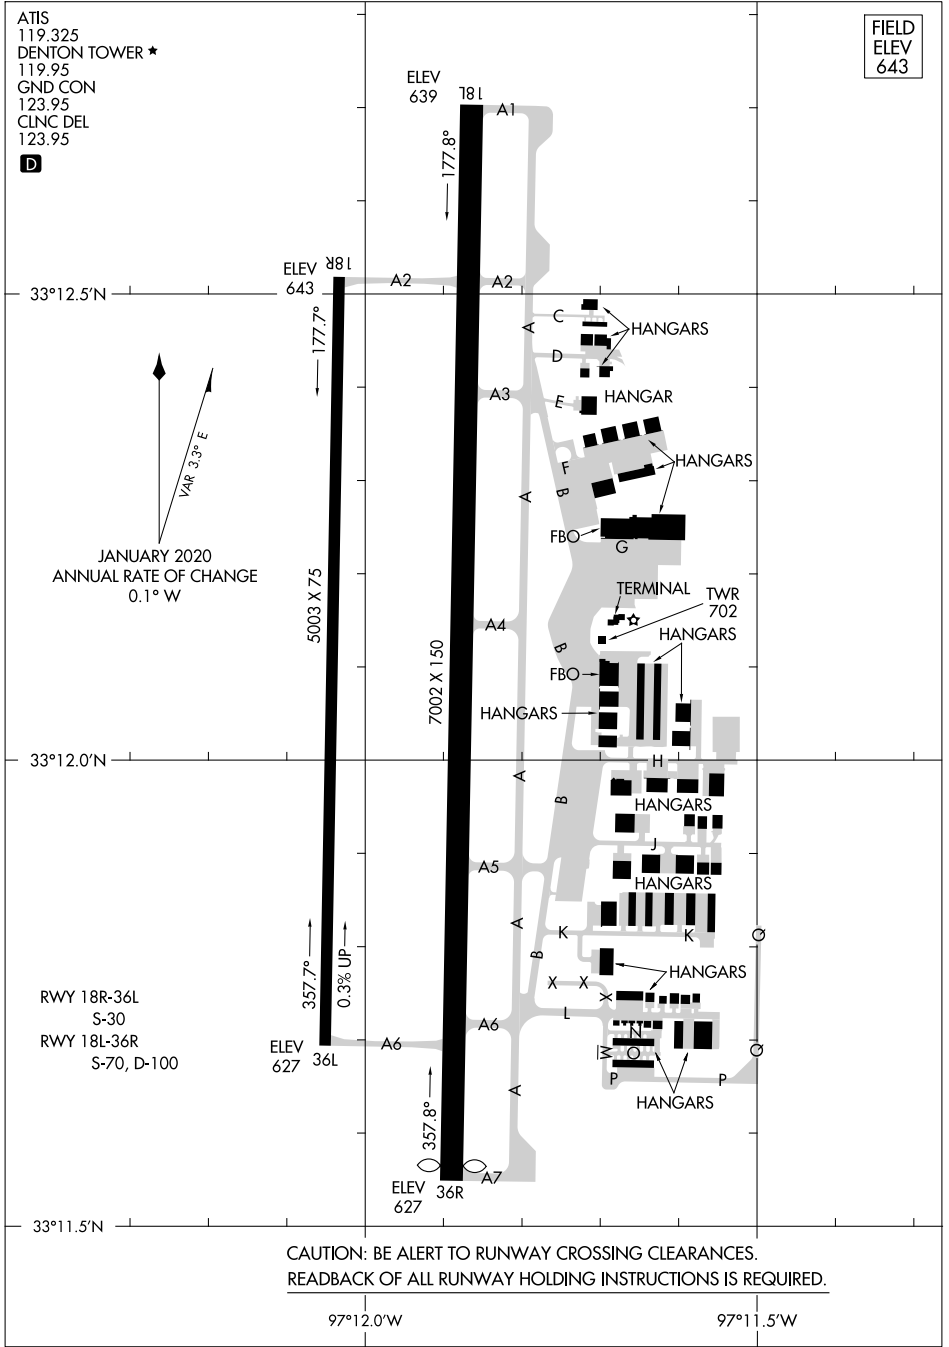

23278

AIRPORT DIAGRAM

AL-5866 (FAA)

DENTON ENTERPRISE (D'TO)
DENTON, TEXAS

ATIS
119.325
DENTON TOWER ★
119.95
GND CON
123.95
CLNC DEL
123.95

D

FIELD
ELEV
643

SC-2, 21 MAR 2024 to 18 APR 2024

SC-2, 21 MAR 2024 to 18 APR 2024

CAUTION: BE ALERT TO RUNWAY CROSSING CLEARANCES.
READBACK OF ALL RUNWAY HOLDING INSTRUCTIONS IS REQUIRED.

AIRPORT DIAGRAM

23278

DENTON, TEXAS
DENTON ENTERPRISE (D'TO)