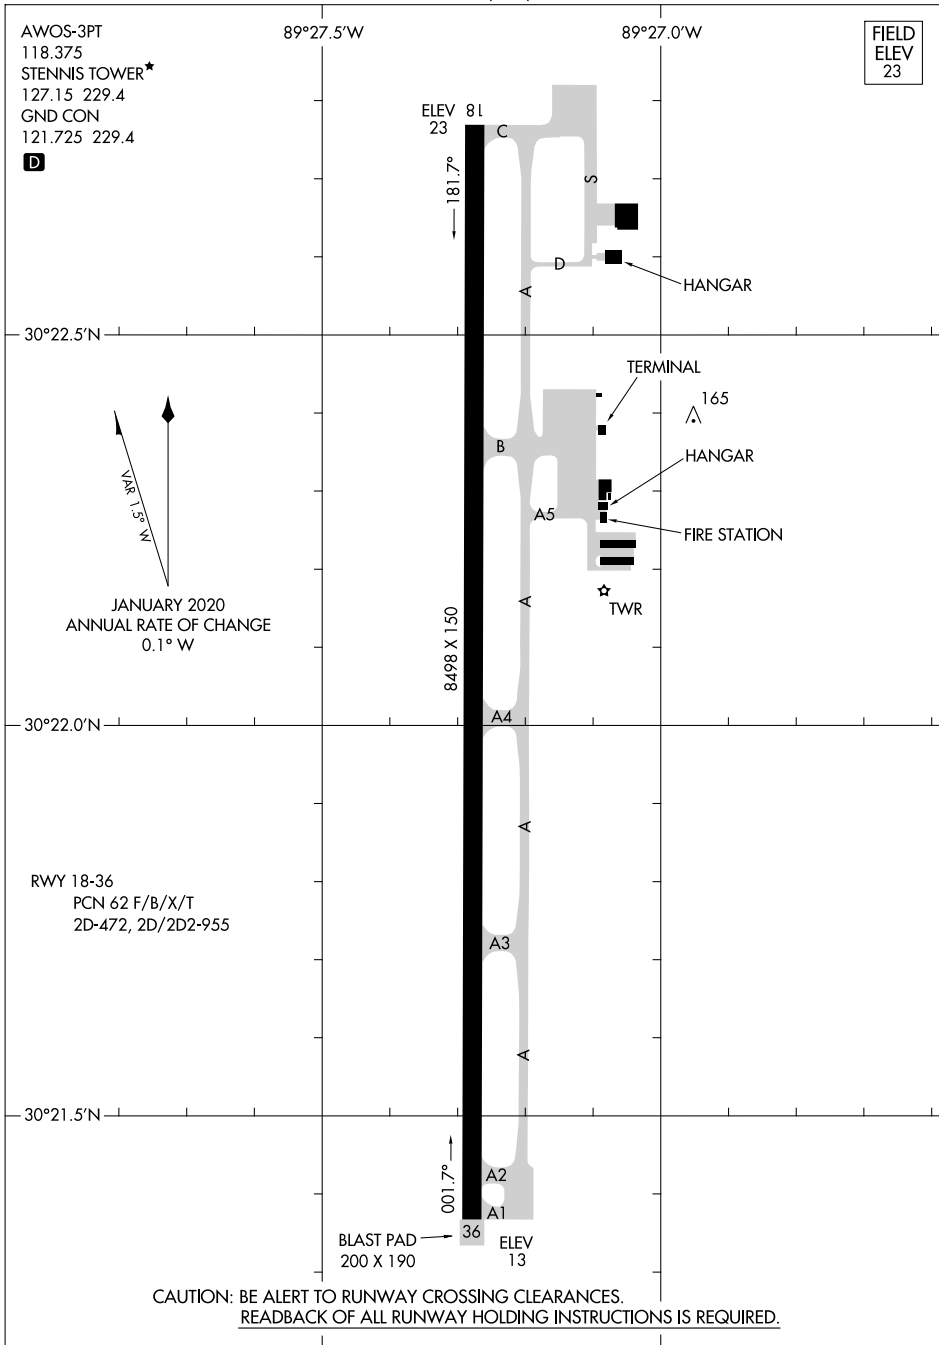

23222

AIRPORT DIAGRAM

AL-5860 (FAA)

STENNIS INTL (HSA)
BAY ST LOUIS, MISSISSIPPI

SC-4, 21 MAR 2024 to 18 APR 2024

SC-4, 21 MAR 2024 to 18 APR 2024

AIRPORT DIAGRAM

23222