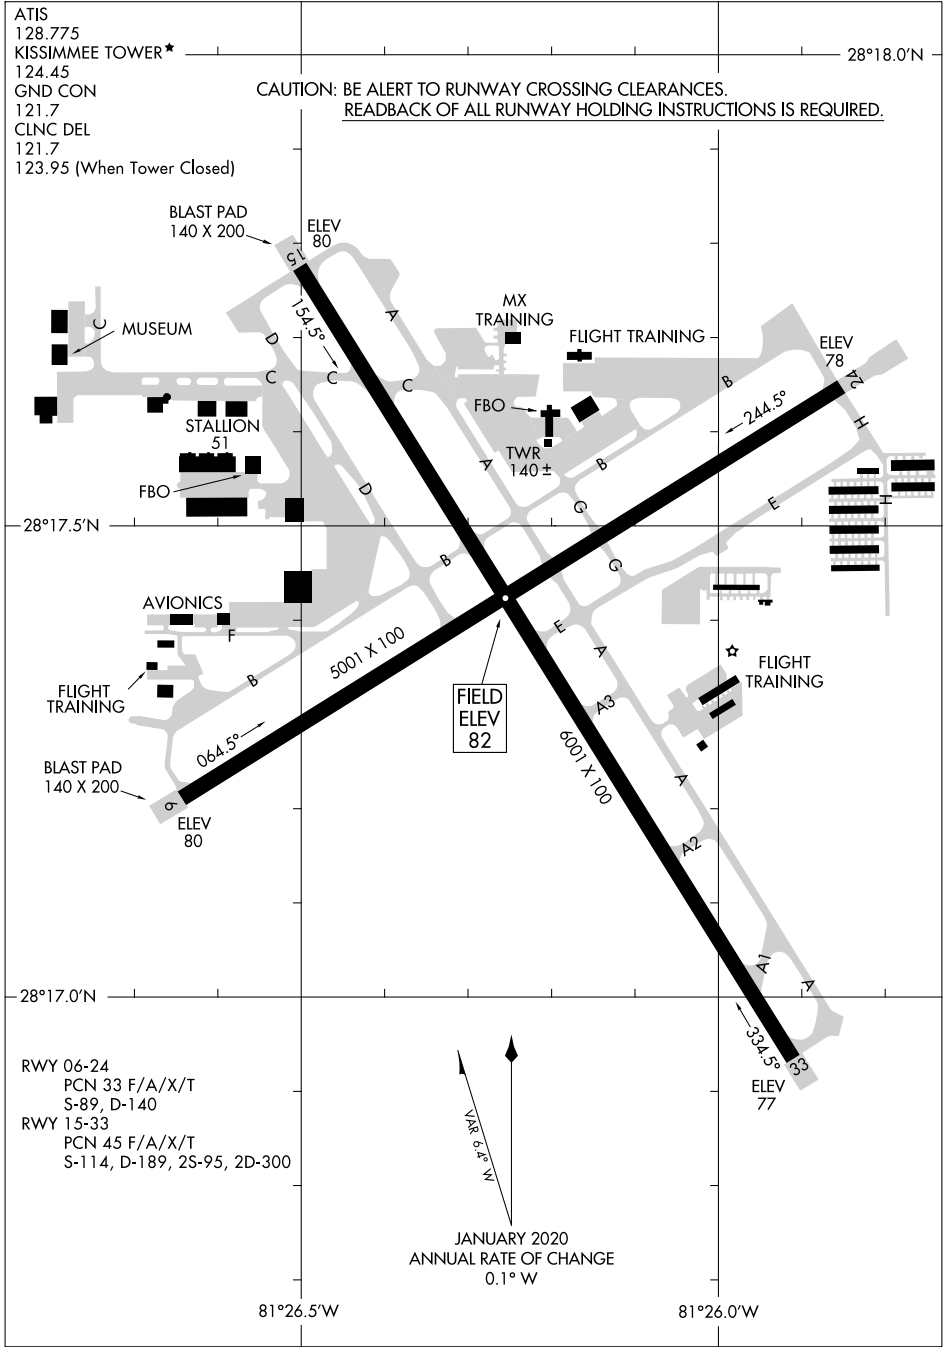

# AIRPORT DIAGRAM

AL-5793 (FAA)

KISSIMMEE GATEWAY (ISM)  
ORLANDO, FLORIDA

ATIS  
128.775  
KISSIMMEE TOWER\*  
124.45  
GND CON  
121.7  
CLNC DEL  
121.7  
123.95 (When Tower Closed)

CAUTION: BE ALERT TO RUNWAY CROSSING CLEARANCES.  
READBACK OF ALL RUNWAY HOLDING INSTRUCTIONS IS REQUIRED.

SE-3, 21 MAR 2024 to 18 APR 2024

SE-3, 21 MAR 2024 to 18 APR 2024

# AIRPORT DIAGRAM

23334

ORLANDO, FLORIDA  
KISSIMMEE GATEWAY (ISM)