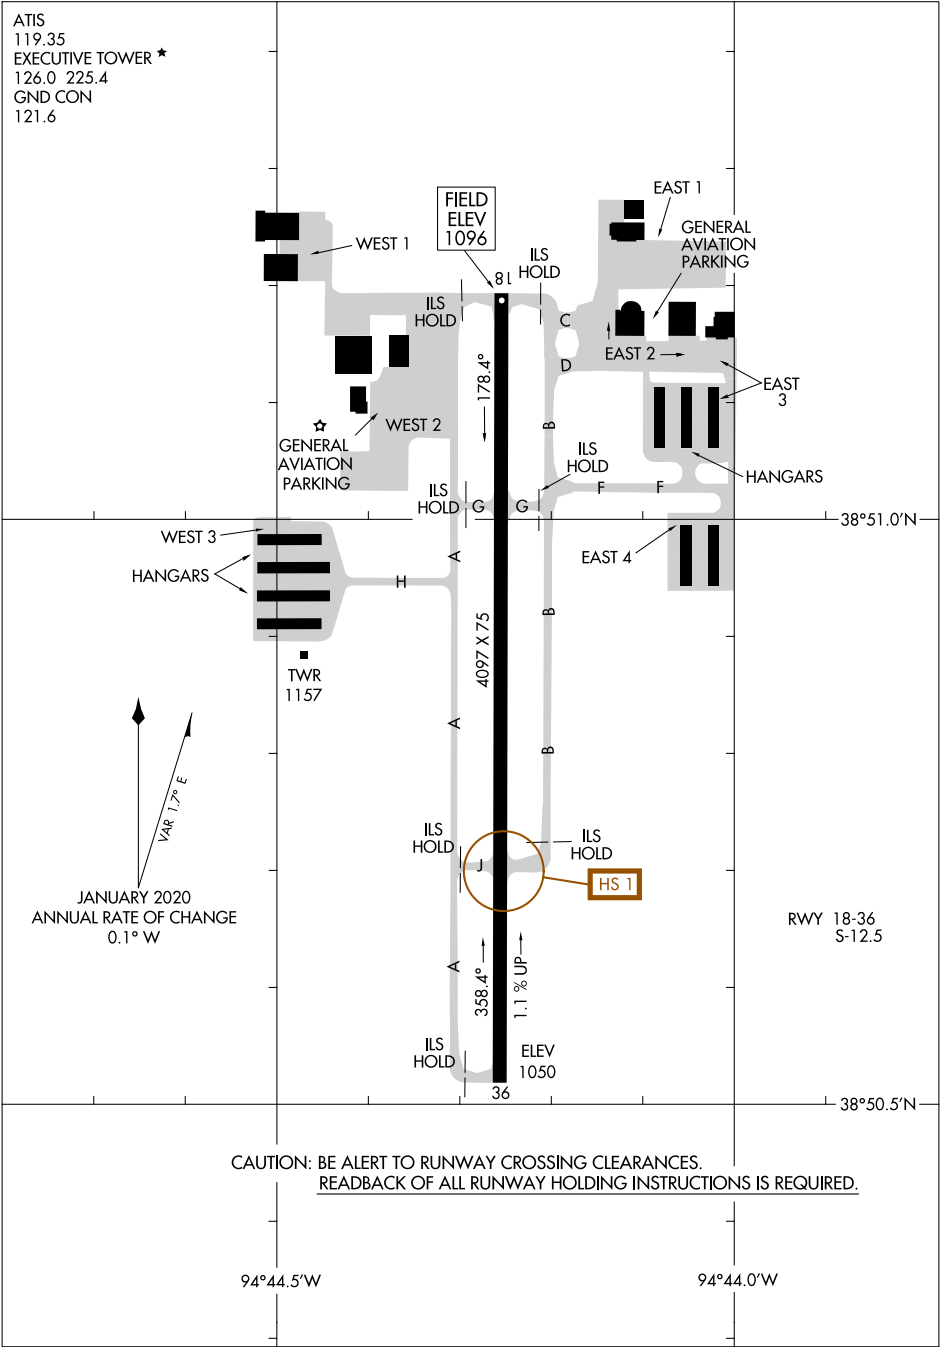

22307

AIRPORT DIAGRAM

AL-5687 (FAA)

JOHNSON COUNTY EXEC (OJC)
OLATHE, KANSAS

ATIS
119.35
EXECUTIVE TOWER ★
126.0 225.4
GND CON
121.6

NC-2, 21 MAR 2024 to 18 APR 2024

NC-2, 21 MAR 2024 to 18 APR 2024

22307
AIRPORT DIAGRAM