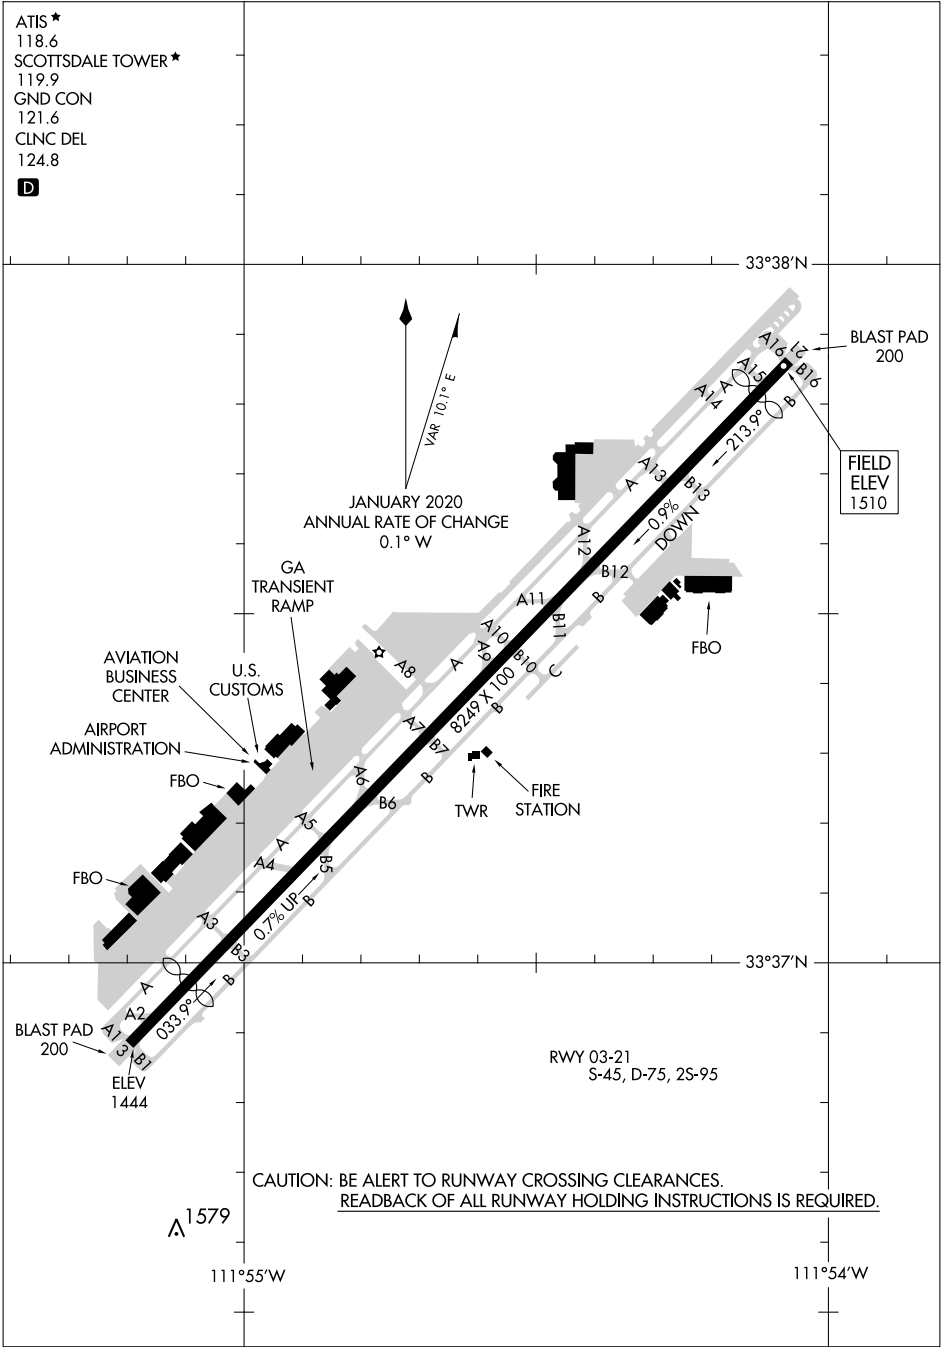

AIRPORT DIAGRAM

AL-5651 (FAA)

SCOTTSDALE (SDL)
SCOTTSDALE, ARIZONA

ATIS ★
 118.6
 SCOTTSDALE TOWER ★
 119.9
 GND CON
 121.6
 CLNC DEL
 124.8

D

SW-4, 21 MAR 2024 to 18 APR 2024

SW-4, 21 MAR 2024 to 18 APR 2024

AIRPORT DIAGRAM

SCOTTSDALE, ARIZONA
SCOTTSDALE (SDL)