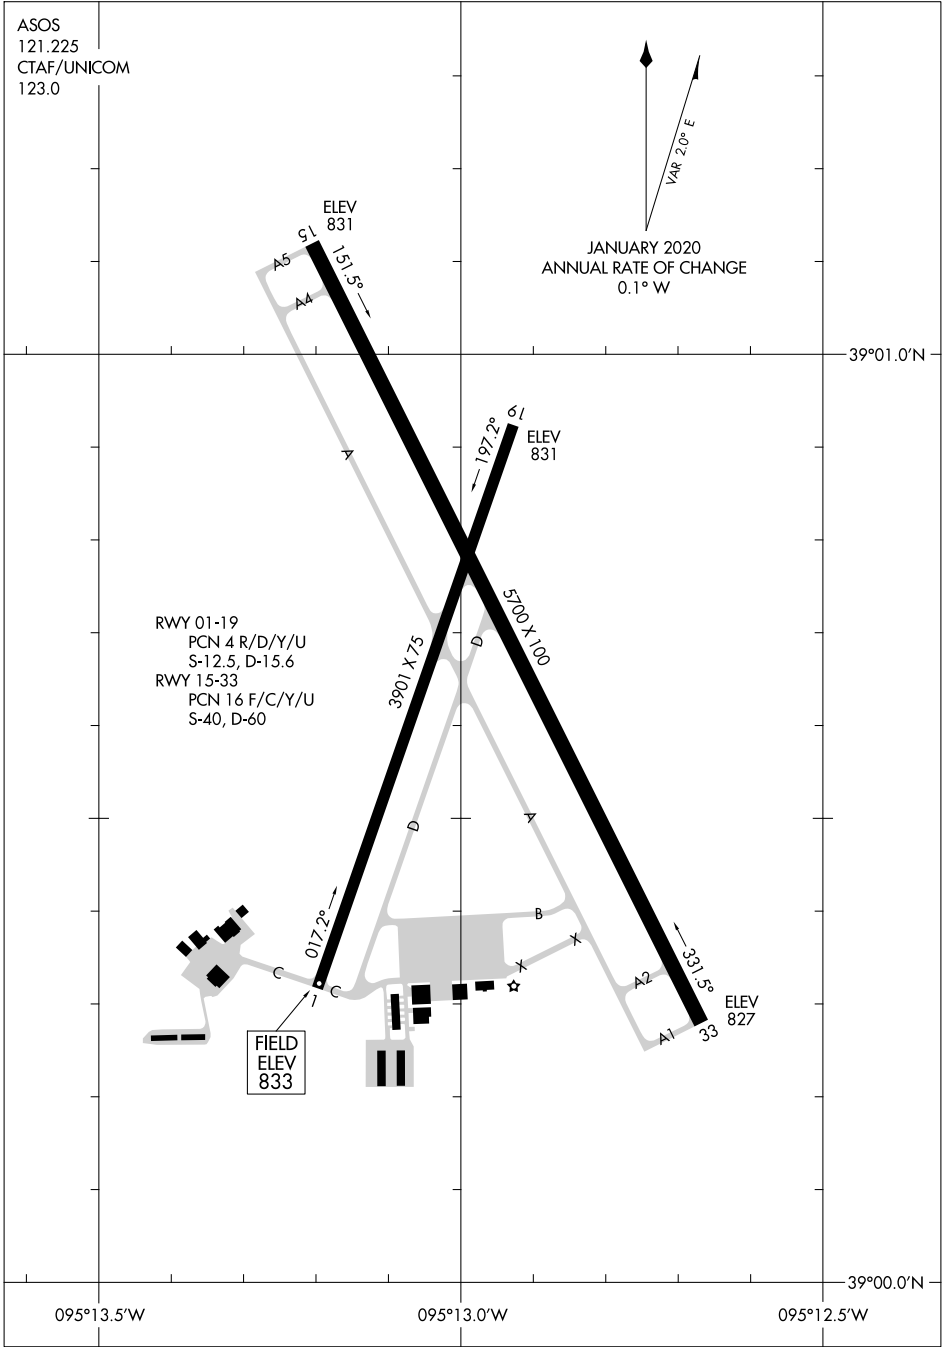

21224

# AIRPORT DIAGRAM

AL-5481 (FAA)

LAWRENCE RGNL (LWC)  
LAWRENCE, KANSAS

ASOS  
121.225  
CTAF/UNICOM  
123.0

NC-2, 21 MAR 2024 to 18 APR 2024

NC-2, 21 MAR 2024 to 18 APR 2024

39°01.0'N

39°00.0'N

095°13.5'W

095°13.0'W

095°12.5'W

# AIRPORT DIAGRAM

21224

LAWRENCE, KANSAS  
LAWRENCE RGNL (LWC)