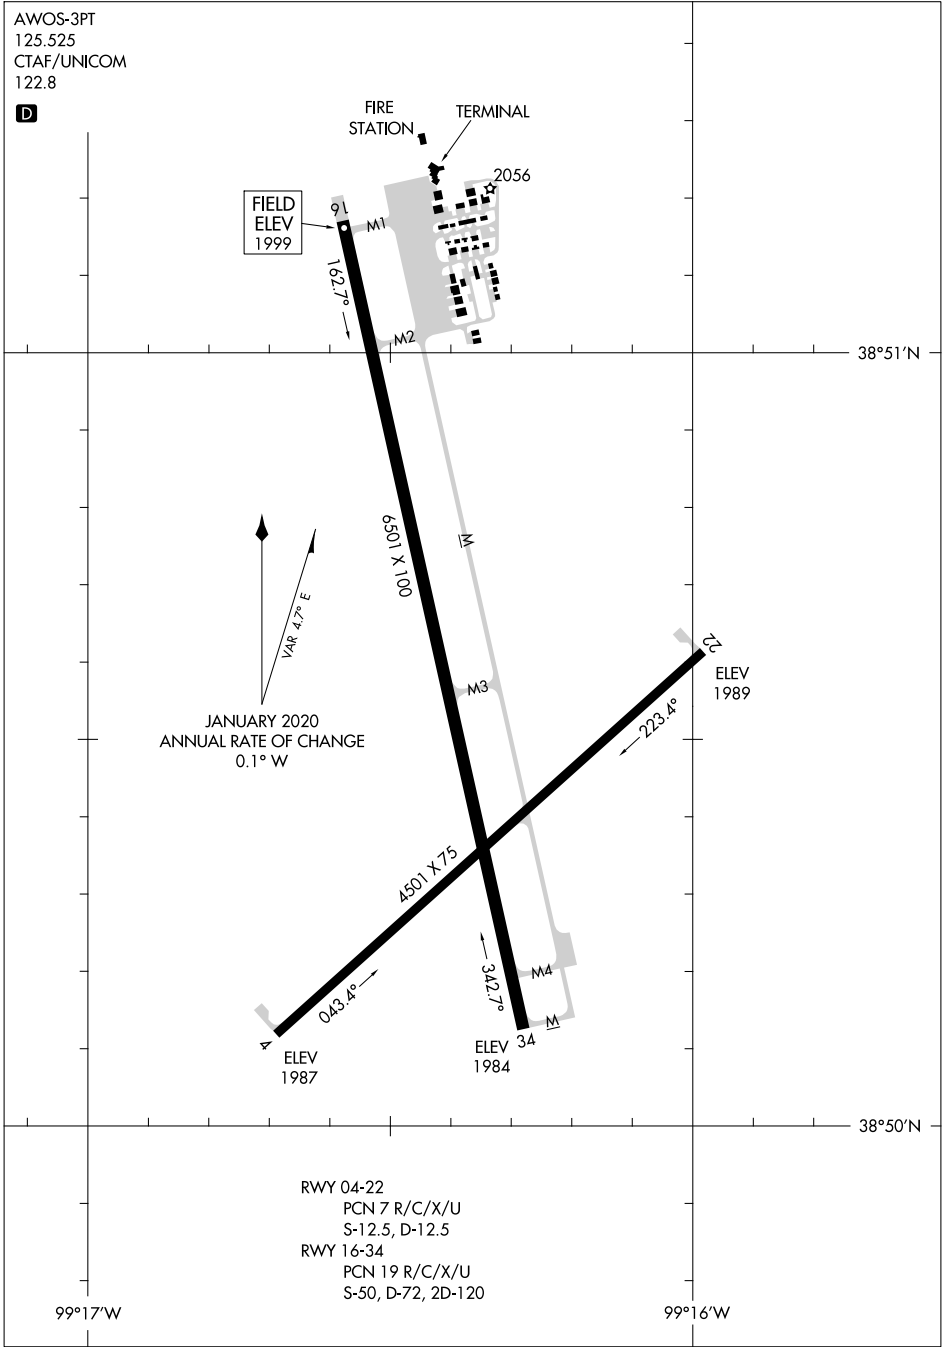

20086

AIRPORT DIAGRAM

AL-5440 (FAA)

HAYS RGNL (HYS)
HAYS, KANSAS

AWOS-3PT
125.525
CTAF/UNICOM
122.8

NC-2, 21 MAR 2024 to 18 APR 2024

NC-2, 21 MAR 2024 to 18 APR 2024

AIRPORT DIAGRAM