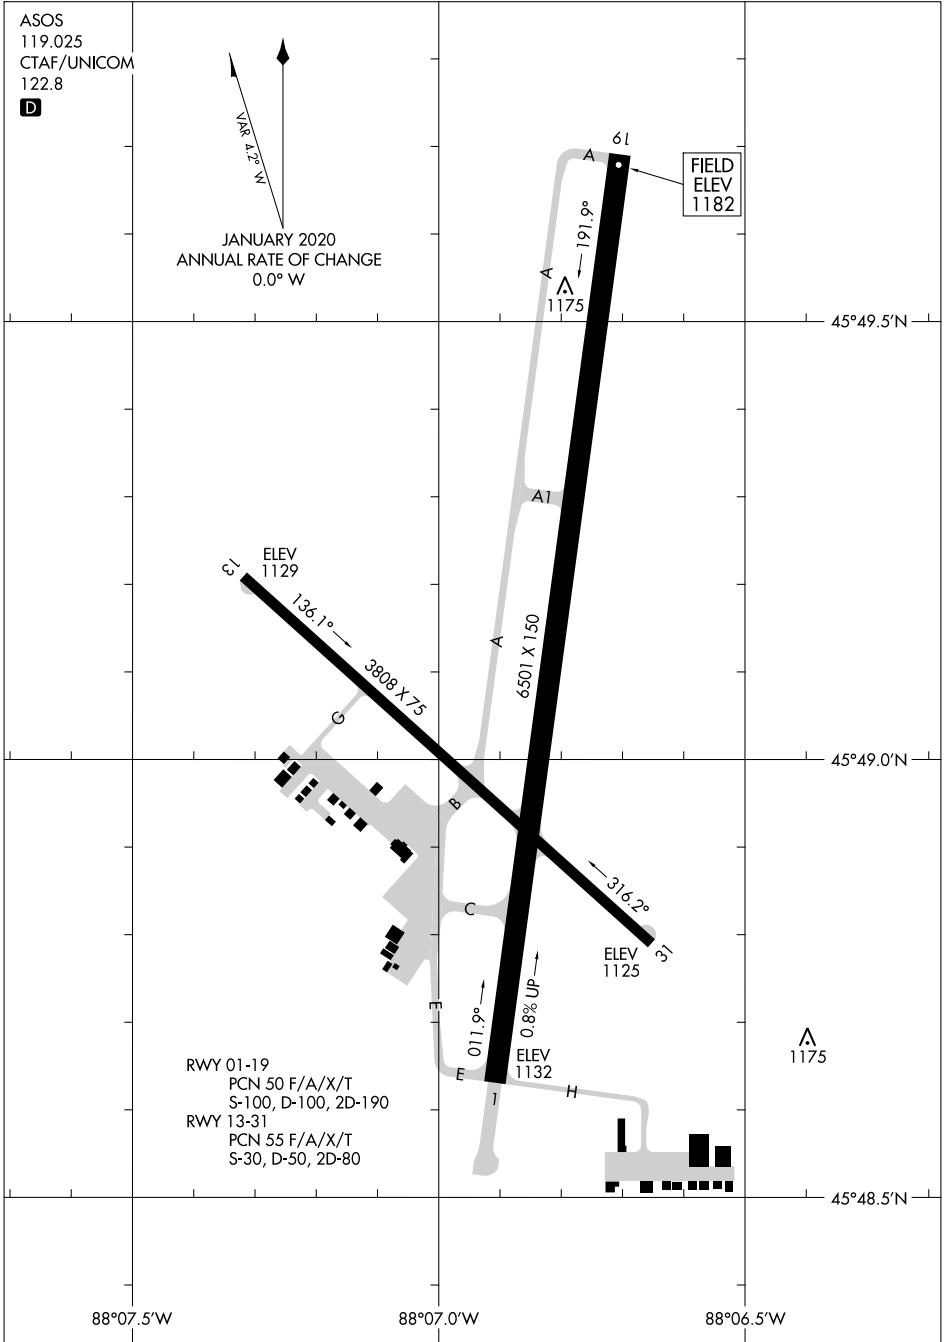

20254

AIRPORT DIAGRAM

AL-5347 (FAA)

FORD (IMT)
IRON MOUNTAIN KINGSFORD, MICHIGAN

AIRPORT DIAGRAM

20254

IRON MOUNTAIN KINGSFORD, MICHIGAN
FORD (IMT)