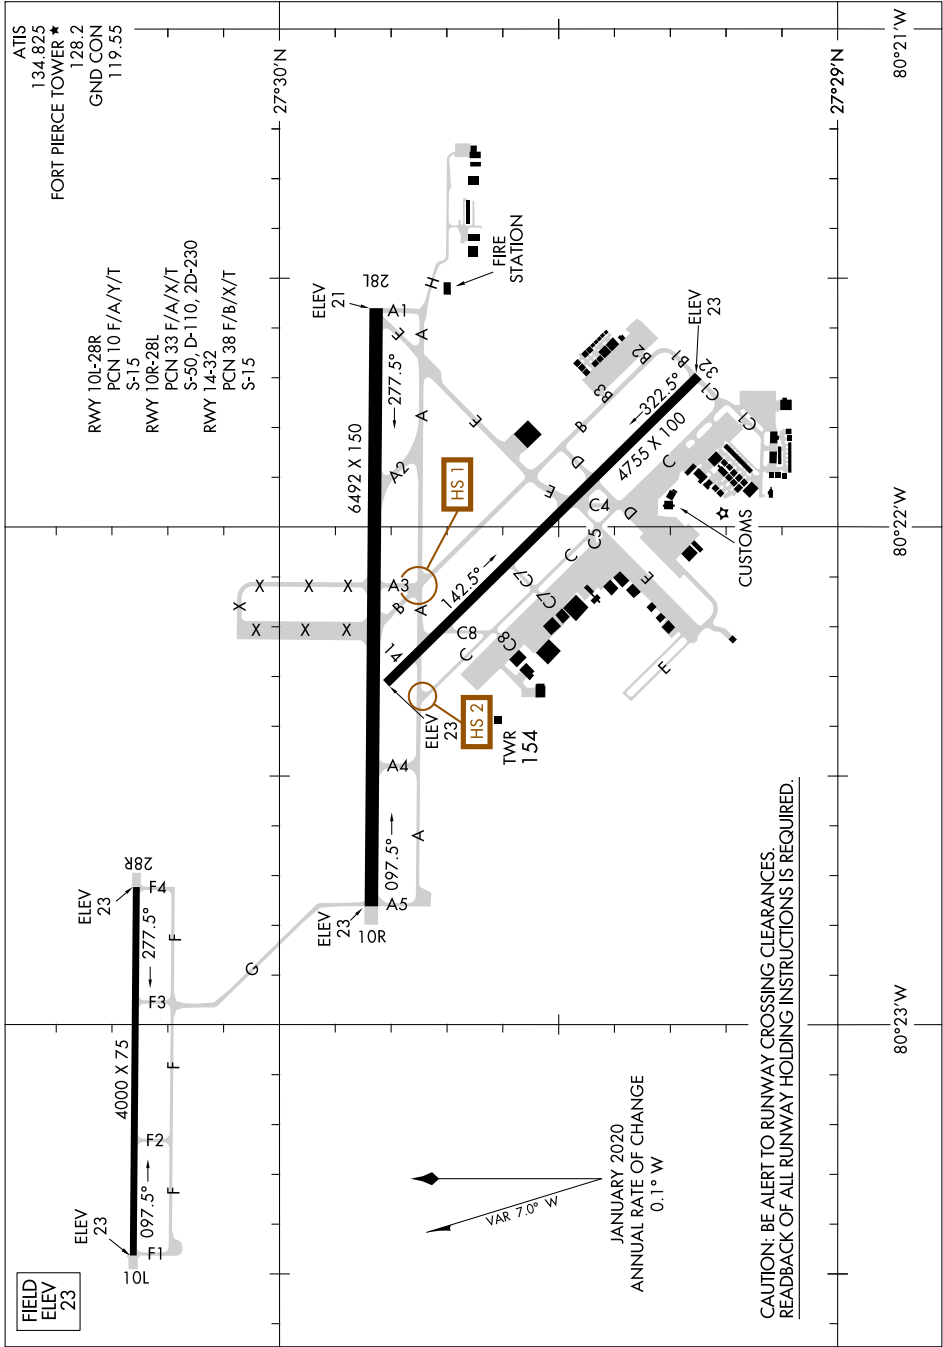

AIRPORT DIAGRAM

AL-5343 (FAA)

TREASURE COAST INTL (F'PR)
FORT PIERCE, FLORIDA

SE-3, 21 MAR 2024 to 18 APR 2024

SE-3, 21 MAR 2024 to 18 APR 2024

AIRPORT DIAGRAM

FORT PIERCE, FLORIDA
TREASURE COAST INTL (F'PR)