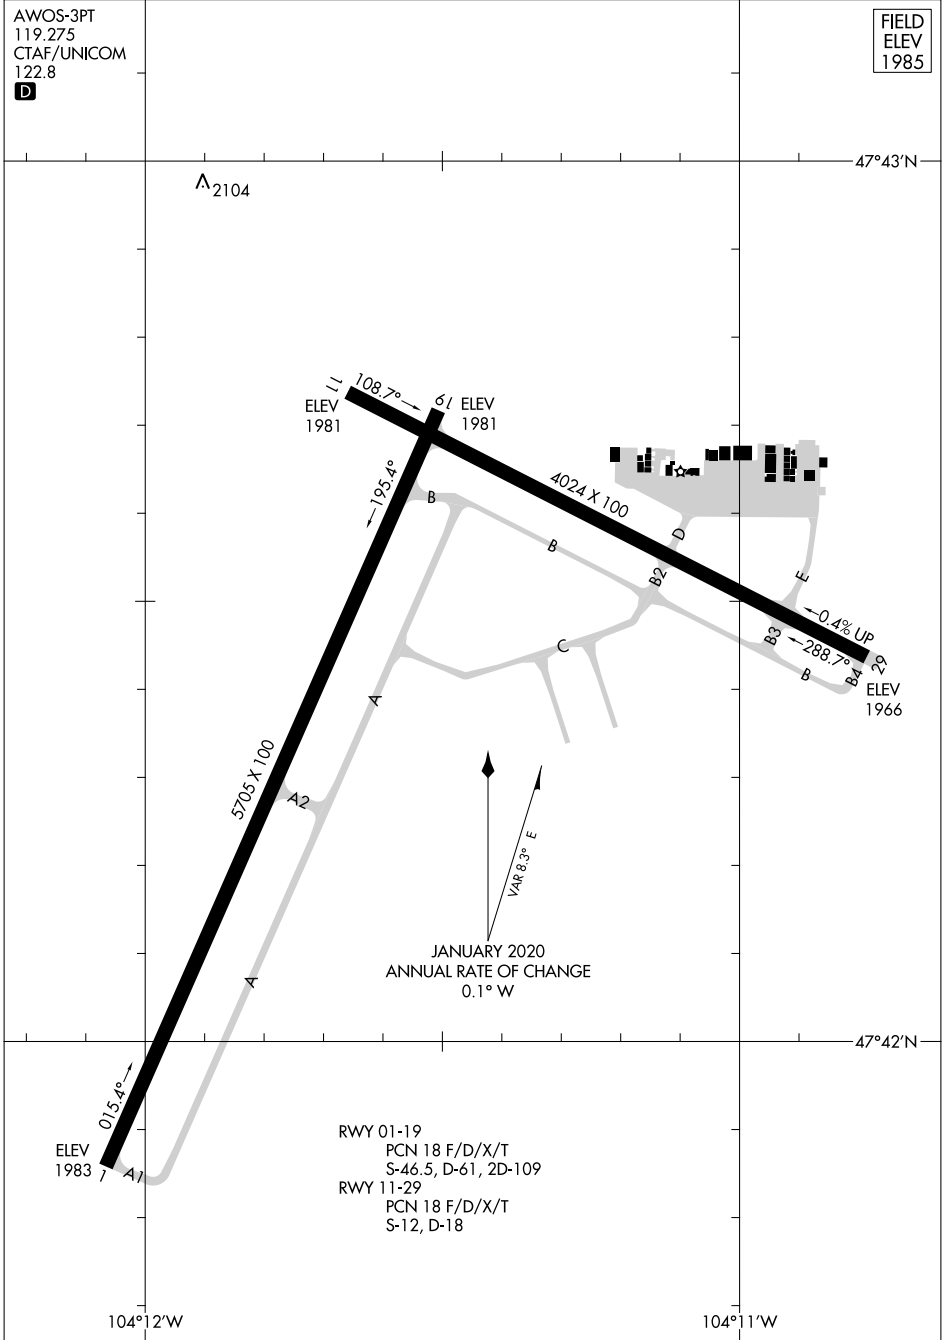

21168

AIRPORT DIAGRAM

AL-5303 (FAA)

SIDNEY-RICHLAND RGNL (SDY)
SIDNEY, MONTANA

AWOS-3PT
119.275
CTAF/UNICOM
122.8

FIELD
ELEV
1985

NW-1, 21 MAR 2024 to 18 APR 2024

NW-1, 21 MAR 2024 to 18 APR 2024

AIRPORT DIAGRAM

21168

SIDNEY, MONTANA
SIDNEY-RICHLAND RGNL (SDY)