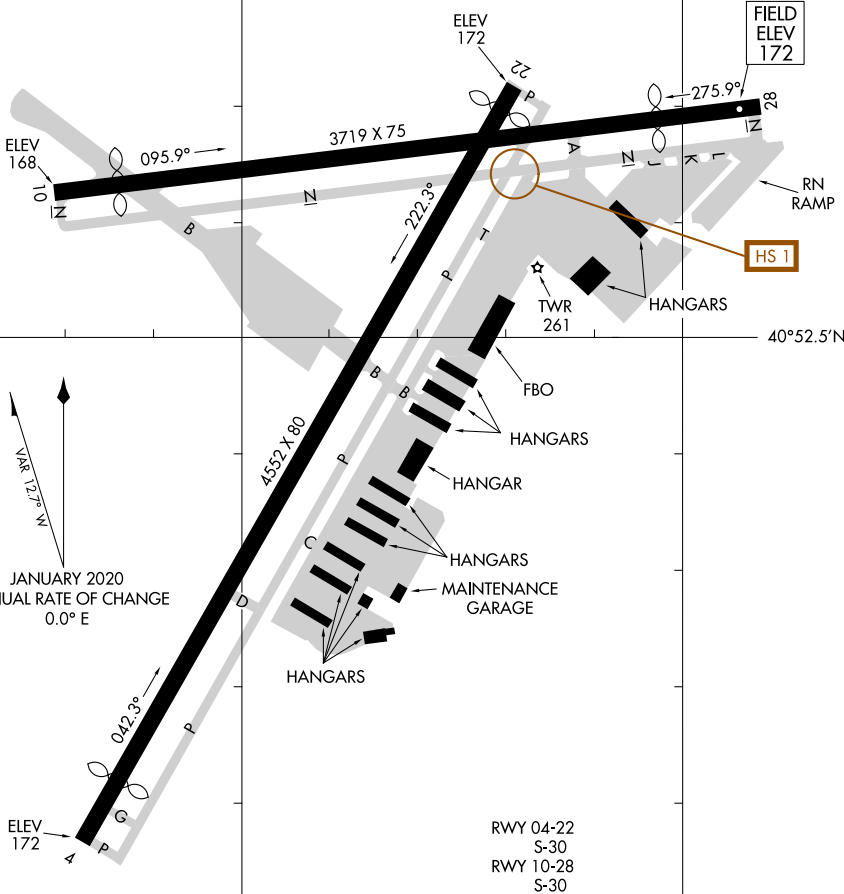

23054

# AIRPORT DIAGRAM

AL-5275 (FAA)

ESSEX COUNTY (CDW)  
CALDWELL, NEW JERSEY

ATIS  
 135.5  
 CALDWELL TOWER ★  
 119.8  
 GND CON  
 121.9  
 CLNC DEL  
 121.1

NE-2, 21 MAR 2024 to 18 APR 2024

NE-2, 21 MAR 2024 to 18 APR 2024

VAR 12.7° N  
 JANUARY 2020  
 ANNUAL RATE OF CHANGE  
 0.0° E

CAUTION: BE ALERT TO RUNWAY CROSSING CLEARANCES.  
 READBACK OF ALL RUNWAY HOLDING INSTRUCTIONS IS REQUIRED.

74°17.0'W

74°16.5'W