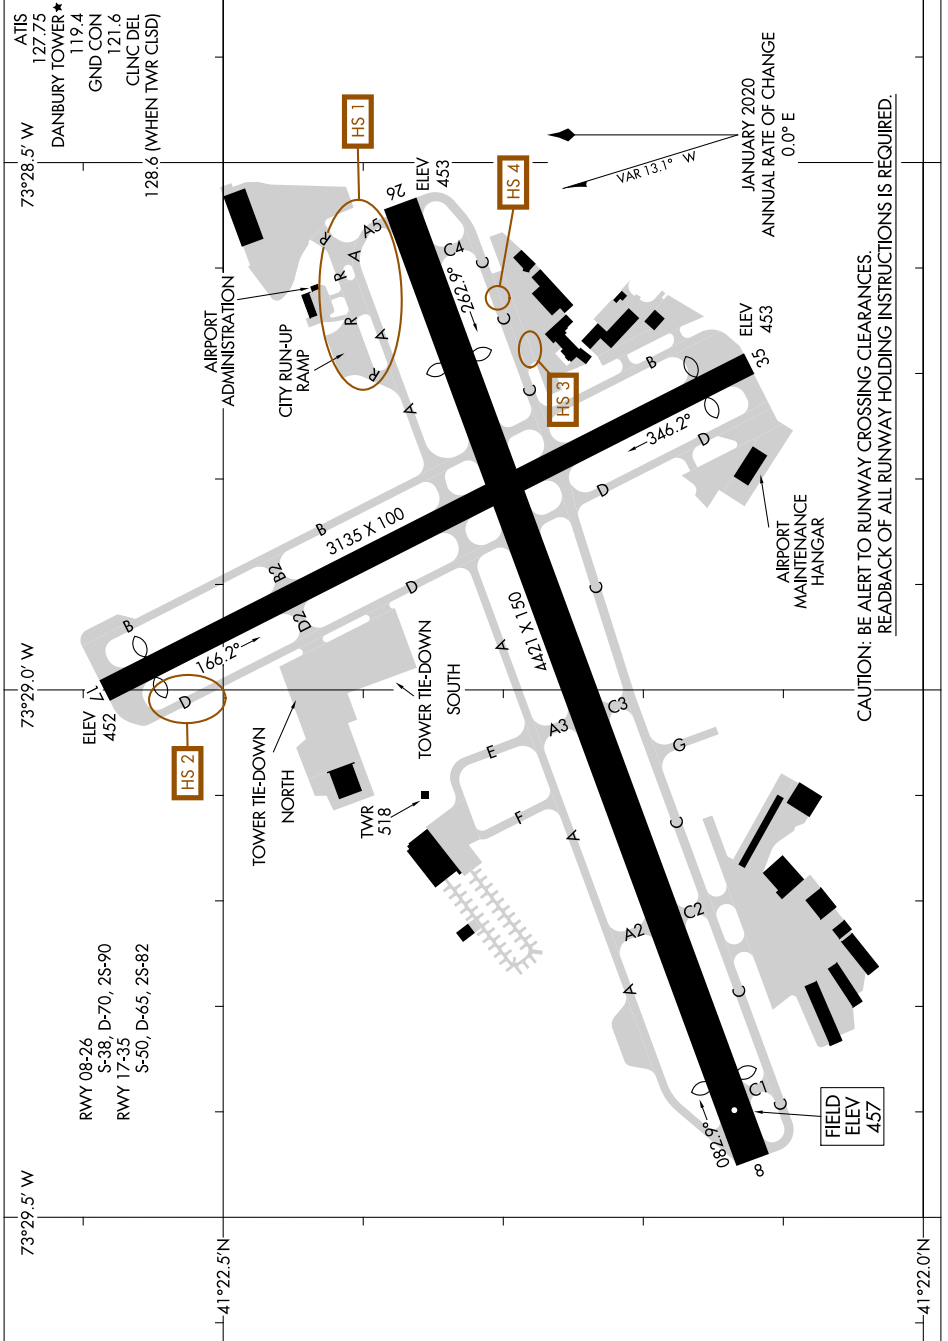

# AIRPORT DIAGRAM

AL-5272 (FAA)

DANBURY MUNI (D.X.R.)  
DANBURY, CONNECTICUT

NE-1, 21 MAR 2024 to 18 APR 2024

NE-1, 21 MAR 2024 to 18 APR 2024

# AIRPORT DIAGRAM

DANBURY, CONNECTICUT  
DANBURY MUNI (D.X.R.)