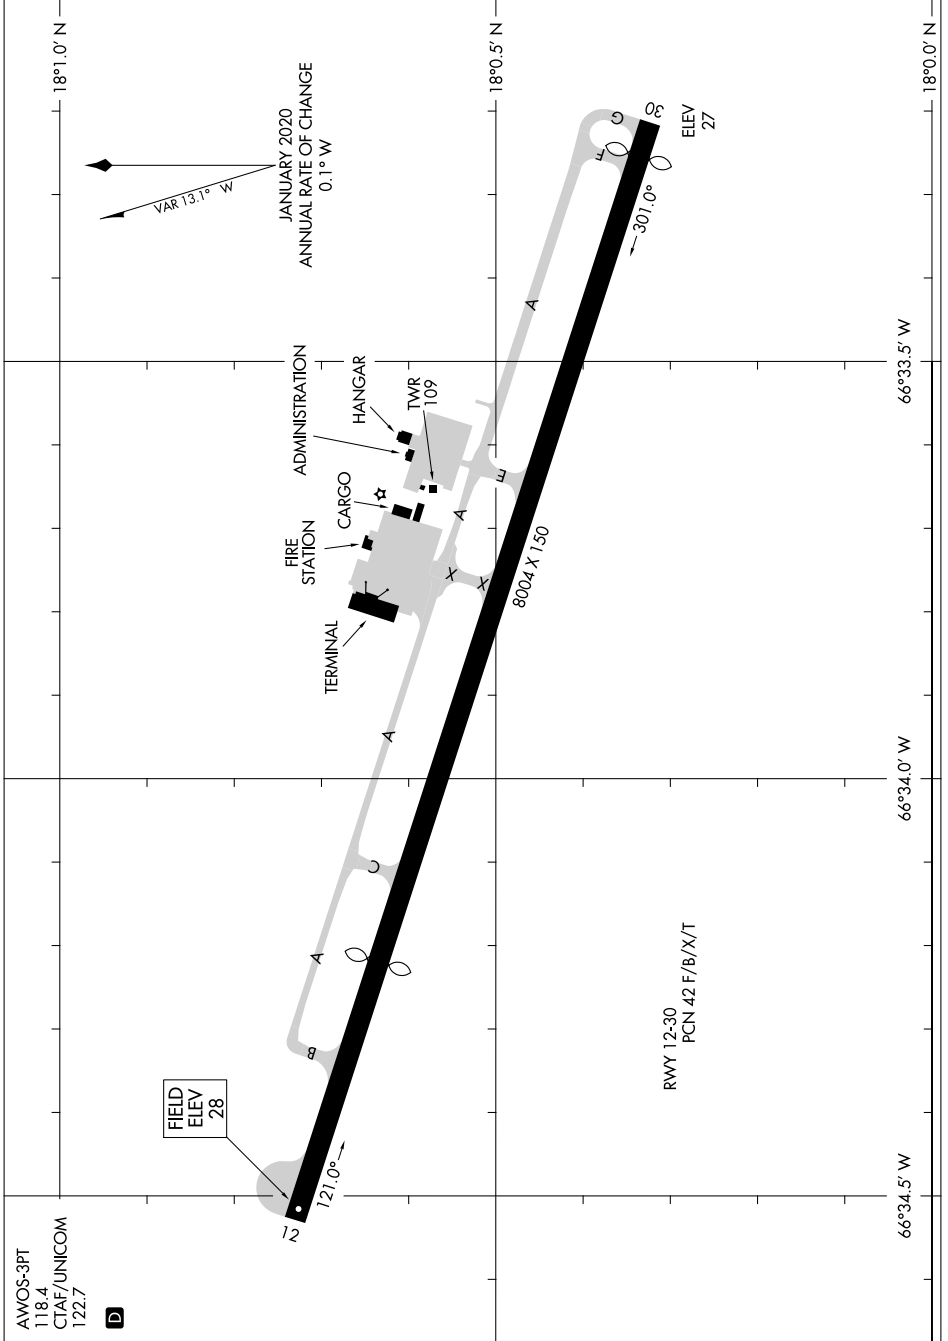

AIRPORT DIAGRAM

AL-5248 (FAA)

MERCEDITA (PSE)(TJPS)
PONCE, PUERTO RICO

SE-3, 21 MAR 2024 to 18 APR 2024

SE-3, 21 MAR 2024 to 18 APR 2024

AIRPORT DIAGRAM

PONCE, PUERTO RICO
MERCEDITA (PSE)(TJPS)