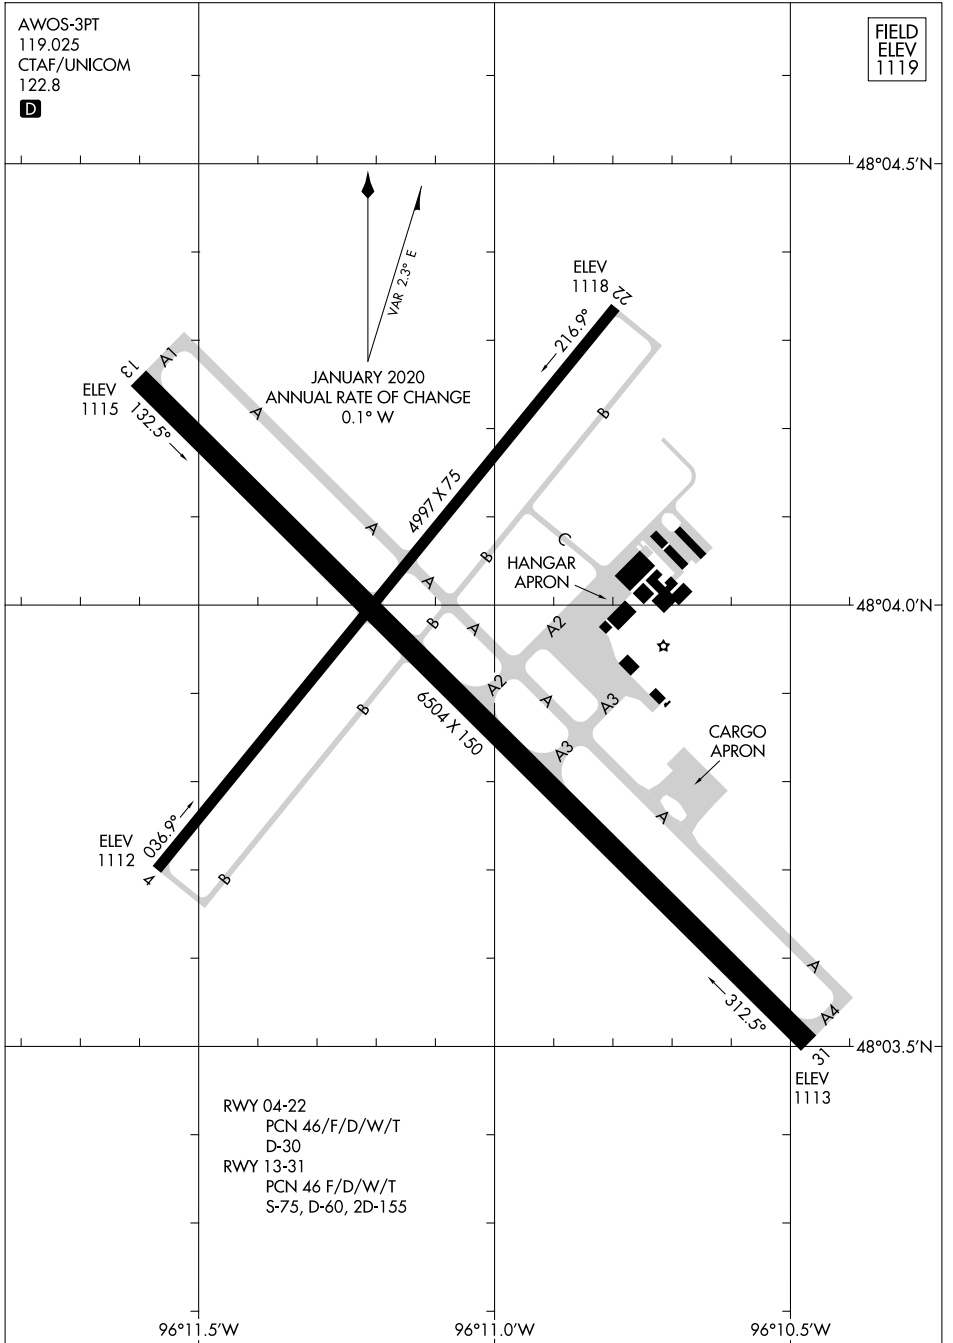

22307

AIRPORT DIAGRAM

AL-5201 (FAA)

THIEF RIVER FALLS RGNL (TVF)
THIEF RIVER FALLS, MINNESOTA

AWOS-3PT
119.025
CTAF/UNICOM
122.8

FIELD
ELEV
1119

NC-1, 21 MAR 2024 to 18 APR 2024

NC-1, 21 MAR 2024 to 18 APR 2024

RWY 04-22
PCN 46/F/D/W/T
D-30

RWY 13-31
PCN 46 F/D/W/T
S-75, D-60, 2D-155

AIRPORT DIAGRAM

22307

THIEF RIVER FALLS, MINNESOTA
THIEF RIVER FALLS RGNL (TVF)