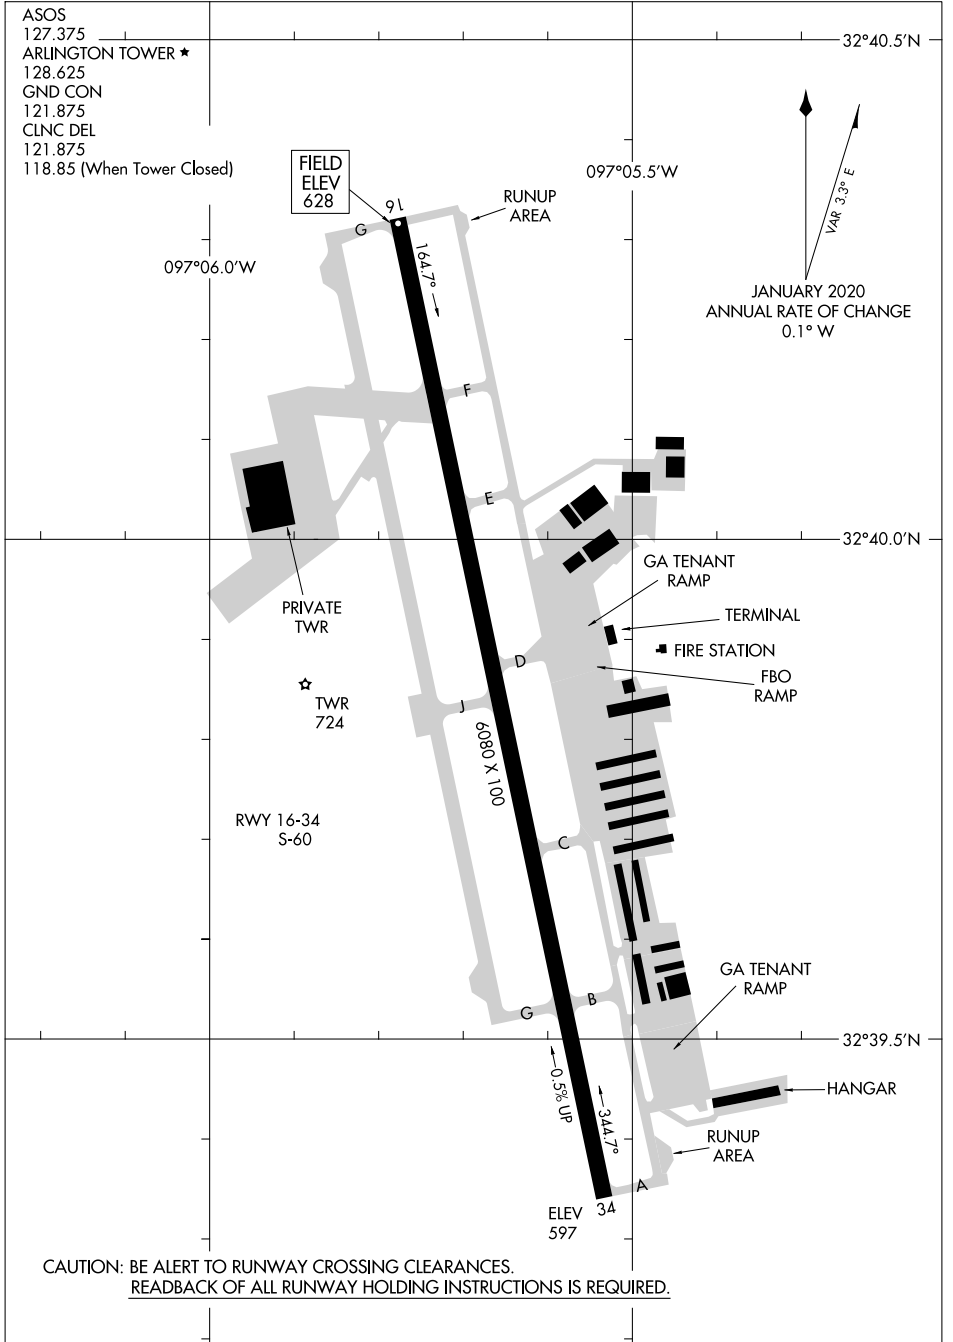

AIRPORT DIAGRAM

AL-5189 (FAA)

ARLINGTON MUNI (GKY)
ARLINGTON, TEXAS

SC-2, 21 MAR 2024 to 18 APR 2024

SC-2, 21 MAR 2024 to 18 APR 2024

AIRPORT DIAGRAM

ARLINGTON, TEXAS
ARLINGTON MUNI (GKY)