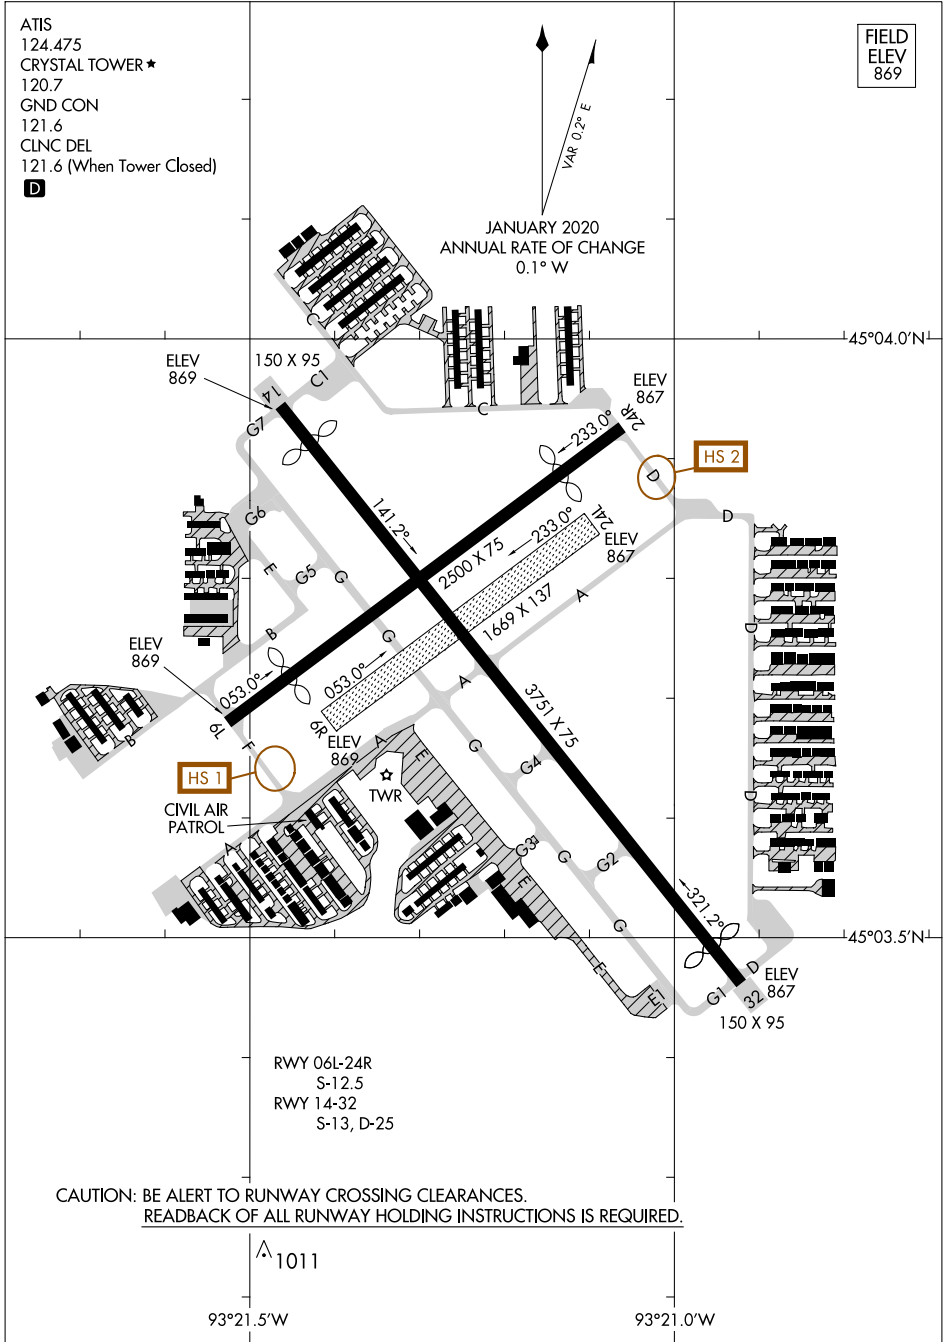

AIRPORT DIAGRAM

AL-5158 (FAA)

CRYSTAL (MIC)
MINNEAPOLIS, MINNESOTA

NC-1, 21 MAR 2024 to 18 APR 2024

NC-1, 21 MAR 2024 to 18 APR 2024

AIRPORT DIAGRAM

MINNEAPOLIS, MINNESOTA
CRYSTAL (MIC)