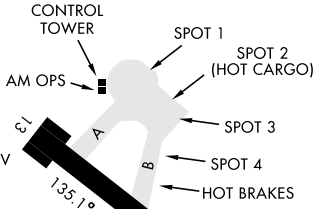

# AIRPORT DIAGRAM

CAPE CANAVERAL SFS SKID STRIP (KXMR)

COCOA BEACH, FLORIDA

[USSF]

CAPE TOWER ★  
118.625 143.15 239.05

MARCH 2024  
ANNUAL RATE OF CHANGE  
0.1° W

FIRE STATION

CONTROL TOWER  
 AM OPS  
 SPOT 1  
 SPOT 2 (HOT CARGO)  
 SPOT 3  
 SPOT 4  
 HOT BRAKES