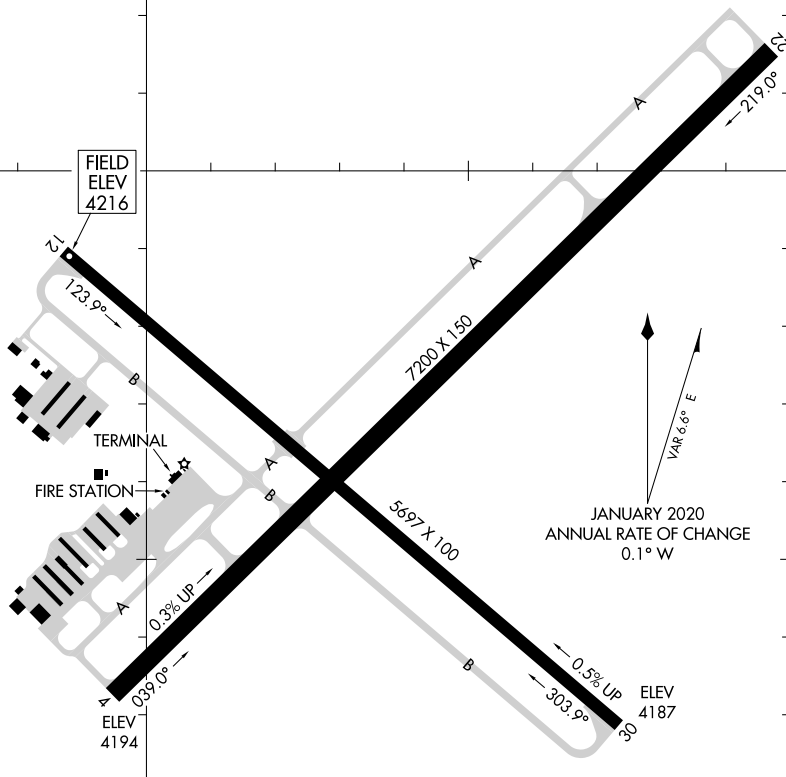

# AIRPORT DIAGRAM

AL-5144 (FAA)

CLOVIS RGNL (CVN)  
CLOVIS, NEW MEXICO

AWOS-3PT  
135.375  
CLNC DEL  
119.0  
CTAF/UNICOM  
122.8

103°05.0'W

103°04.0'W

SW-1, 21 MAR 2024 to 18 APR 2024

SW-1, 21 MAR 2024 to 18 APR 2024

JANUARY 2020  
 ANNUAL RATE OF CHANGE  
 0.1° W  
 VAR 6.6° E

ELEV 083.4 →  
 4196

← 263.4° ELEV  
 4185

ELEV 4214

34°26.0'N

ELEV 4187

ELEV 4194

34°25.0'N

RWY 04-22  
 PCN 17 F/C/X/T  
 S-45, D-57  
 RWY 08-26  
 PCN 3 F/D/X/T  
 RWY 12-30  
 S-42, D-50