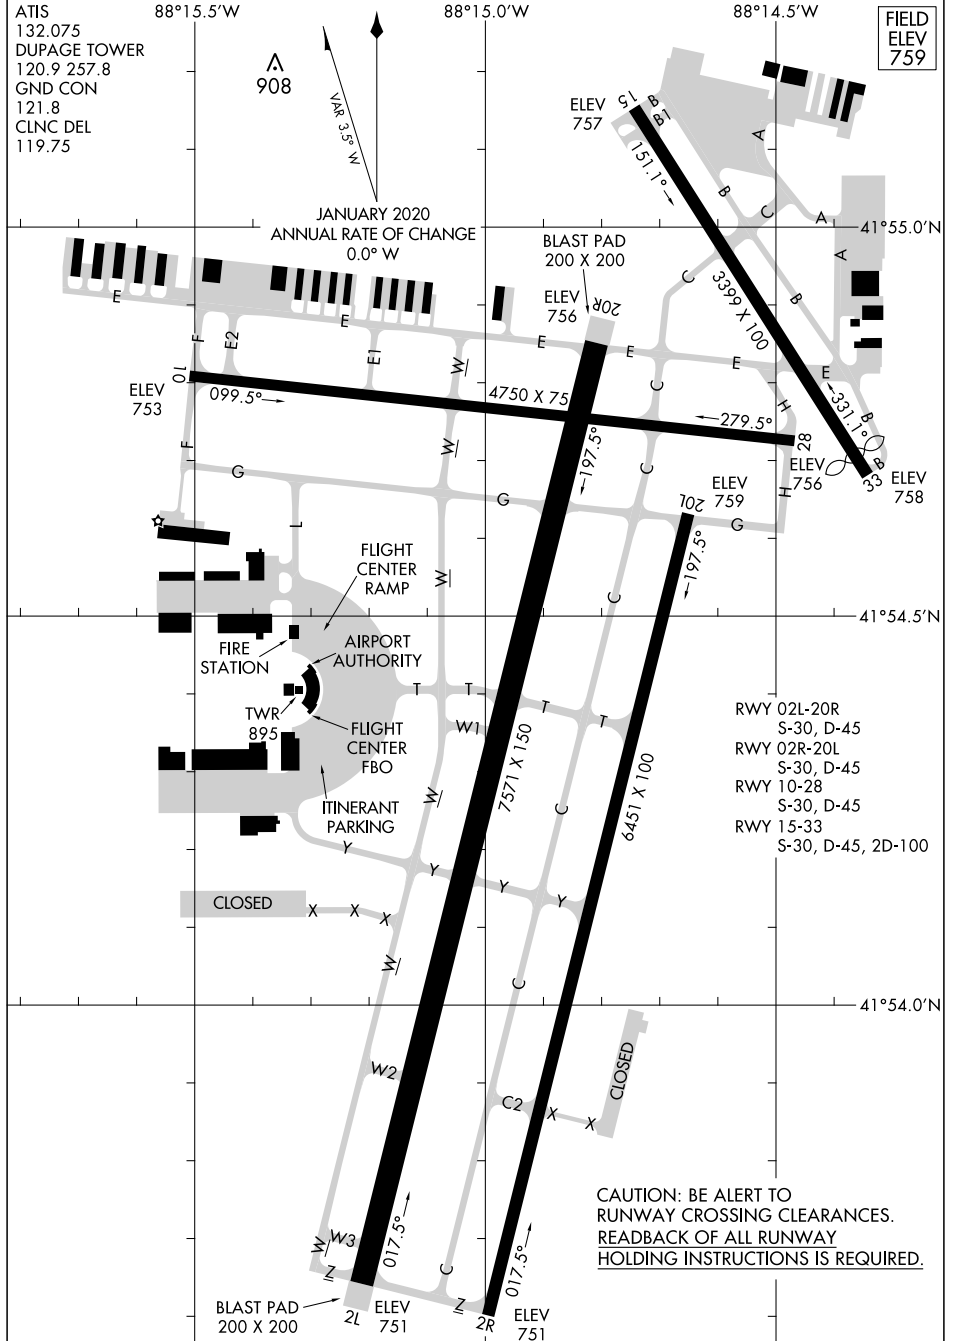

21336

AIRPORT DIAGRAM

DUPAGE (DPA)

AL-5104 (FAA)

CHICAGO/WEST CHICAGO, ILLINOIS

EC-3, 21 MAR 2024 to 18 APR 2024

EC-3, 21 MAR 2024 to 18 APR 2024

AIRPORT DIAGRAM

21336

CHICAGO/WEST CHICAGO, ILLINOIS

DUPAGE (DPA)