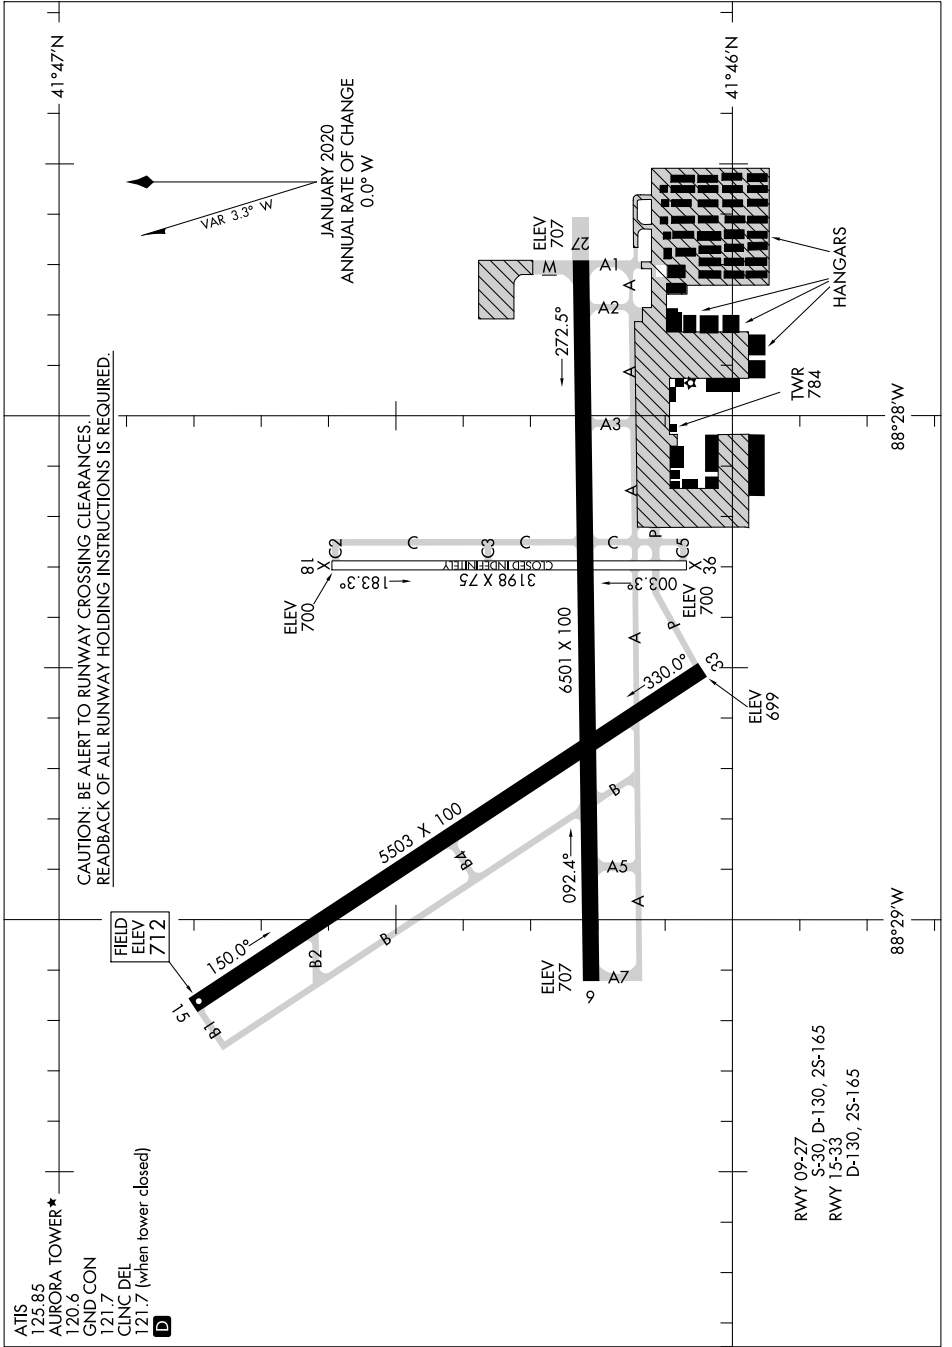

AIRPORT DIAGRAM

AL-5103 (FAA)

AURORA MUNI (ARR)
CHICAGO/AURORA, ILLINOIS

EC-3, 21 MAR 2024 to 18 APR 2024

EC-3, 21 MAR 2024 to 18 APR 2024

AIRPORT DIAGRAM

CHICAGO/AURORA, ILLINOIS
AURORA MUNI (ARR)