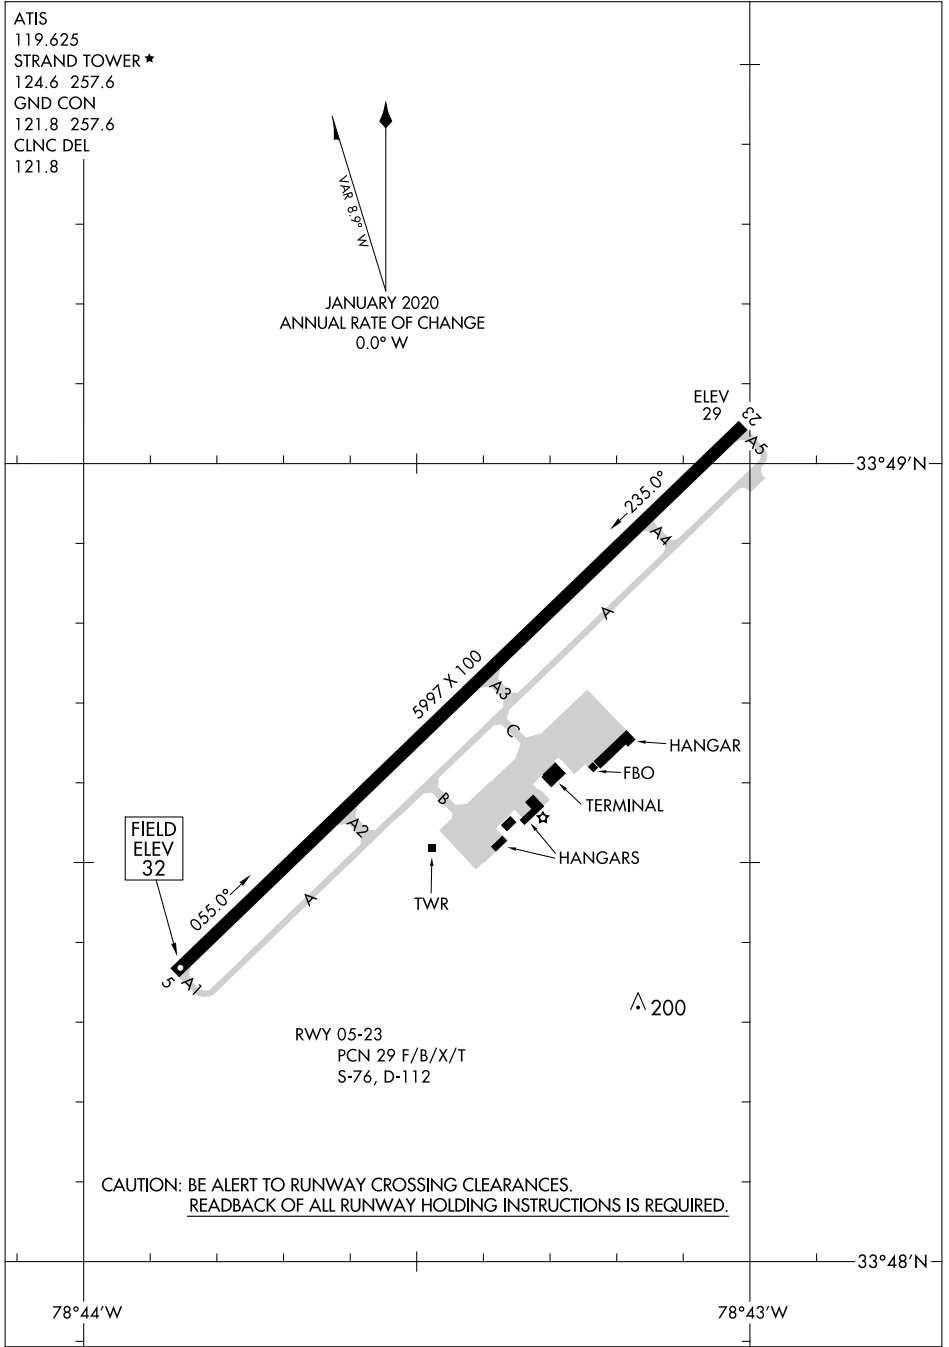

21224

AIRPORT DIAGRAM

AL-5097 (FAA)

GRAND STRAND (C'RE)
NORTH MYRTLE BEACH, SOUTH CAROLINA

ATIS
119.625
STRAND TOWER ★
124.6 257.6
GND CON
121.8 257.6
CLNC DEL
121.8

SE-2, 21 MAR 2024 to 18 APR 2024

SE-2, 21 MAR 2024 to 18 APR 2024

AIRPORT DIAGRAM

21224

NORTH MYRTLE BEACH, SOUTH CAROLINA
GRAND STRAND (C'RE)