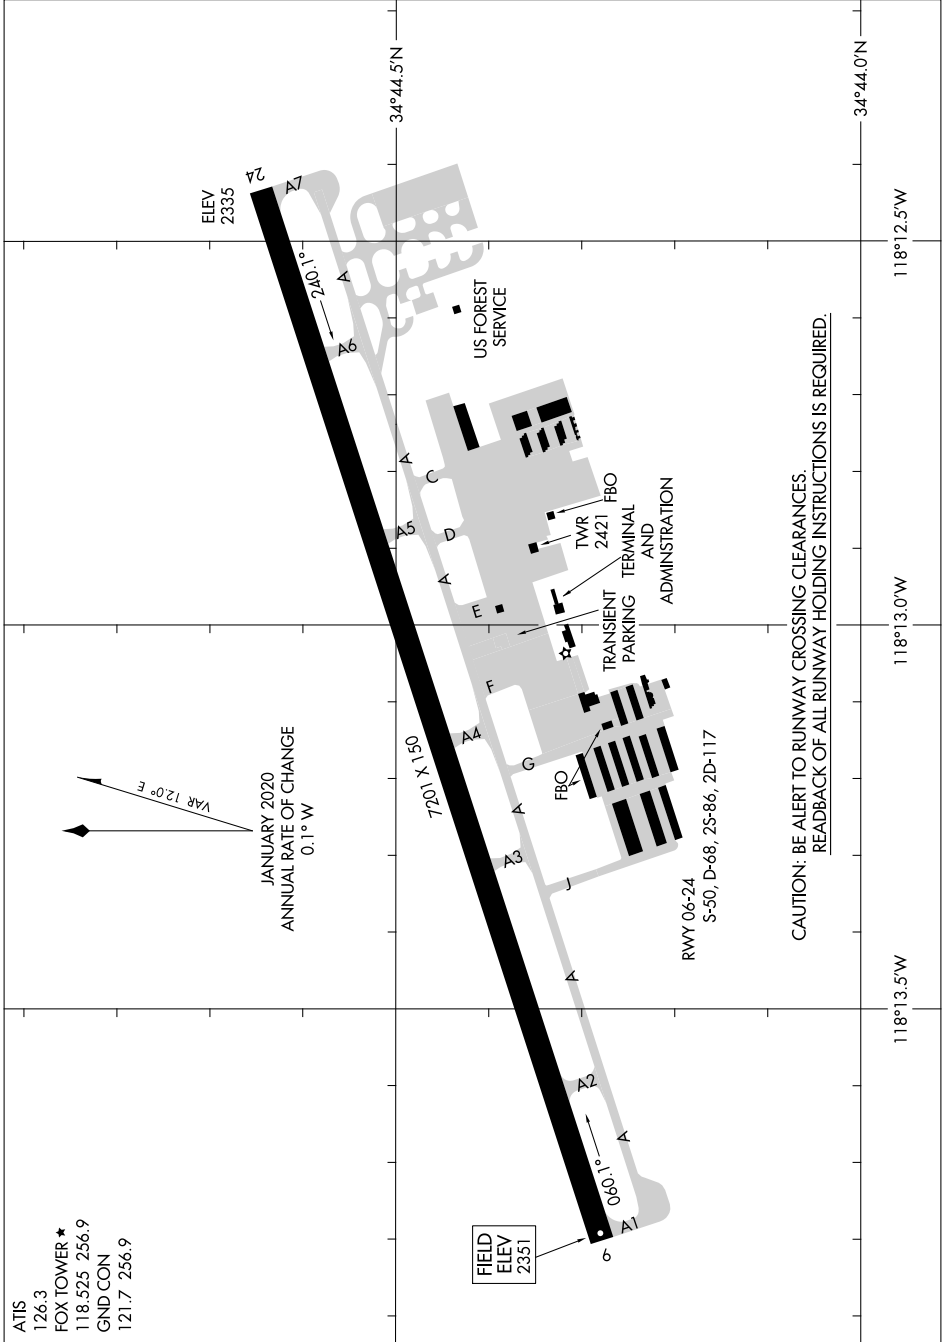

AIRPORT DIAGRAM

GENERAL WM J FOX AIRFIELD (WJF)
LANCASTER, CALIFORNIA

AL-5065 (FAA)

SW-3, 21 MAR 2024 to 18 APR 2024

ELEV
2335

24

240.1°

34°44.5'N

118°12.5'W

118°13.0'W

118°13.5'W

34°44.0'N

118°12.5'W

118°13.0'W

118°13.5'W

JANUARY 2020
ANNUAL RATE OF CHANGE
0.1° W

FIELD
ELEV
2351

CAUTION: BE ALERT TO RUNWAY CROSSING CLEARANCES.
READBACK OF ALL RUNWAY HOLDING INSTRUCTIONS IS REQUIRED.

SW-3, 21 MAR 2024 to 18 APR 2024

AIRPORT DIAGRAM

LANCASTER, CALIFORNIA
GENERAL WM J FOX AIRFIELD (WJF)