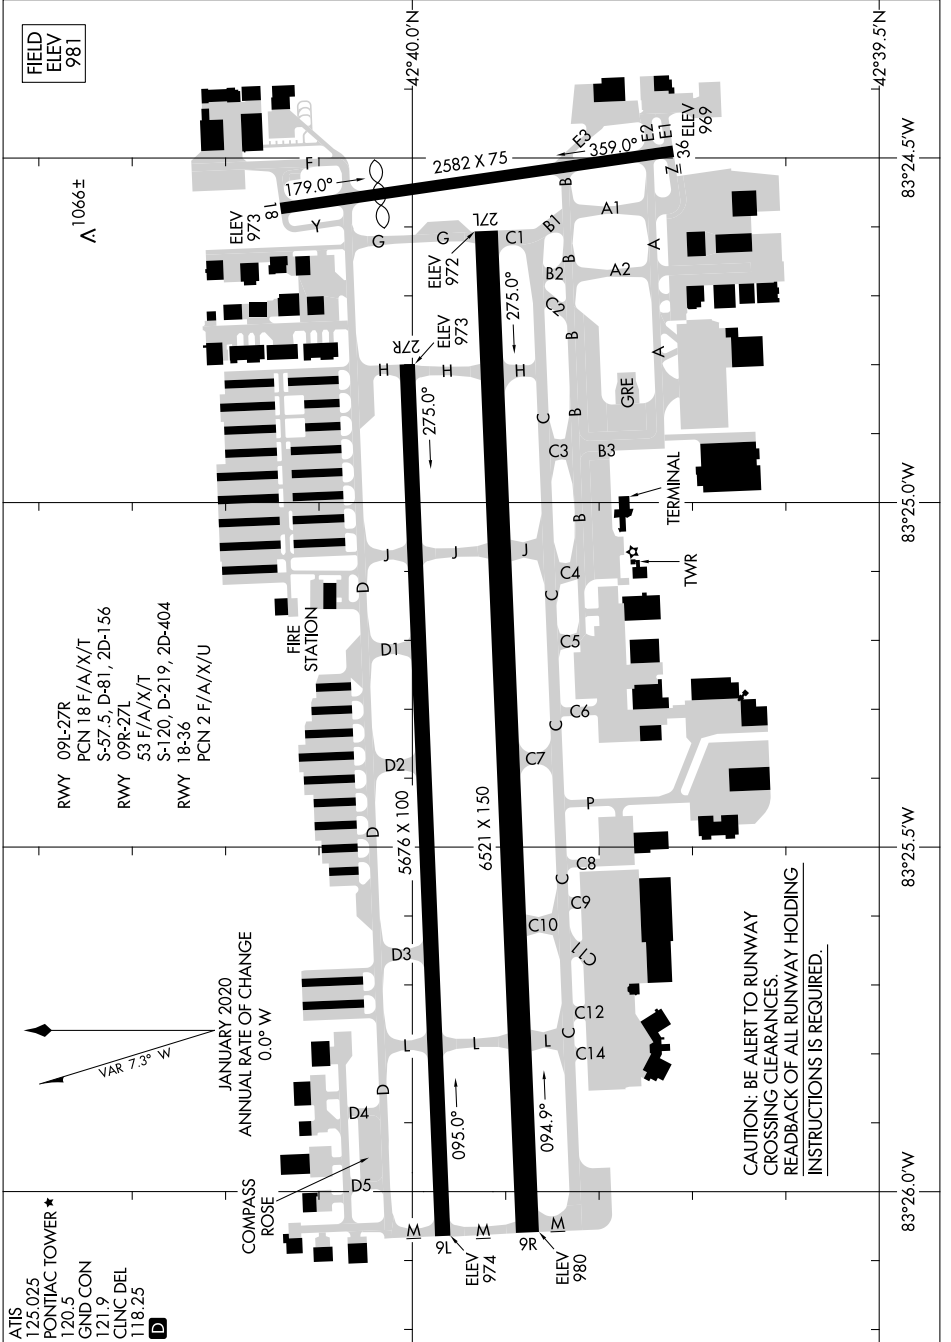

AIRPORT DIAGRAM

AL-5052 (FAA)

EC-1, 21 MAR 2024 to 18 APR 2024

EC-1, 21 MAR 2024 to 18 APR 2024

AIRPORT DIAGRAM