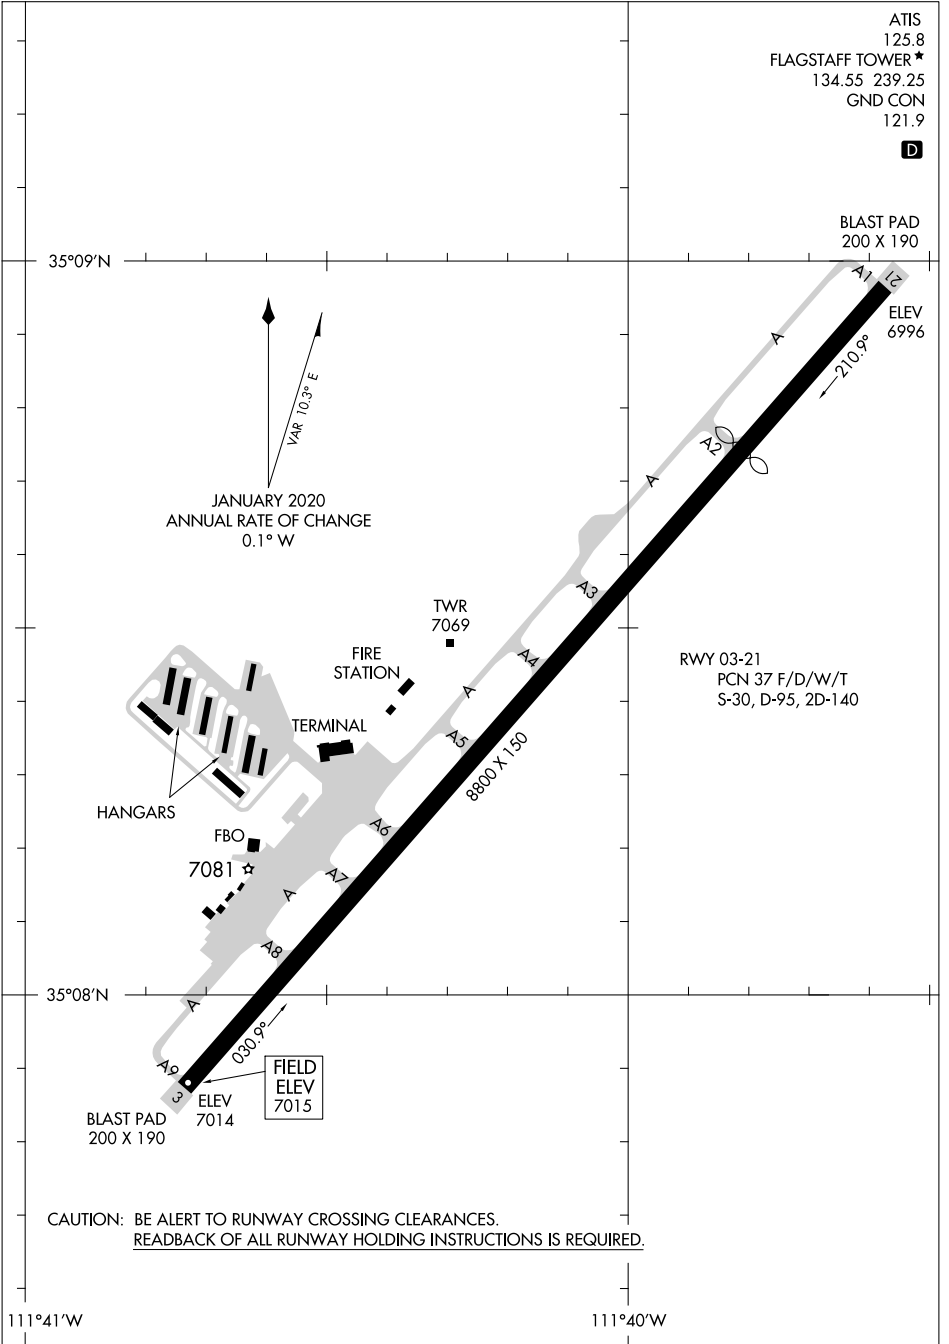

AIRPORT DIAGRAM

AL-5034 (FAA)

FLAGSTAFF PULLIAM (F'L G)
FLAGSTAFF, ARIZONA

SW-4, 21 MAR 2024 to 18 APR 2024

SW-4, 21 MAR 2024 to 18 APR 2024

AIRPORT DIAGRAM

FLAGSTAFF, ARIZONA
FLAGSTAFF PULLIAM (F'L G)