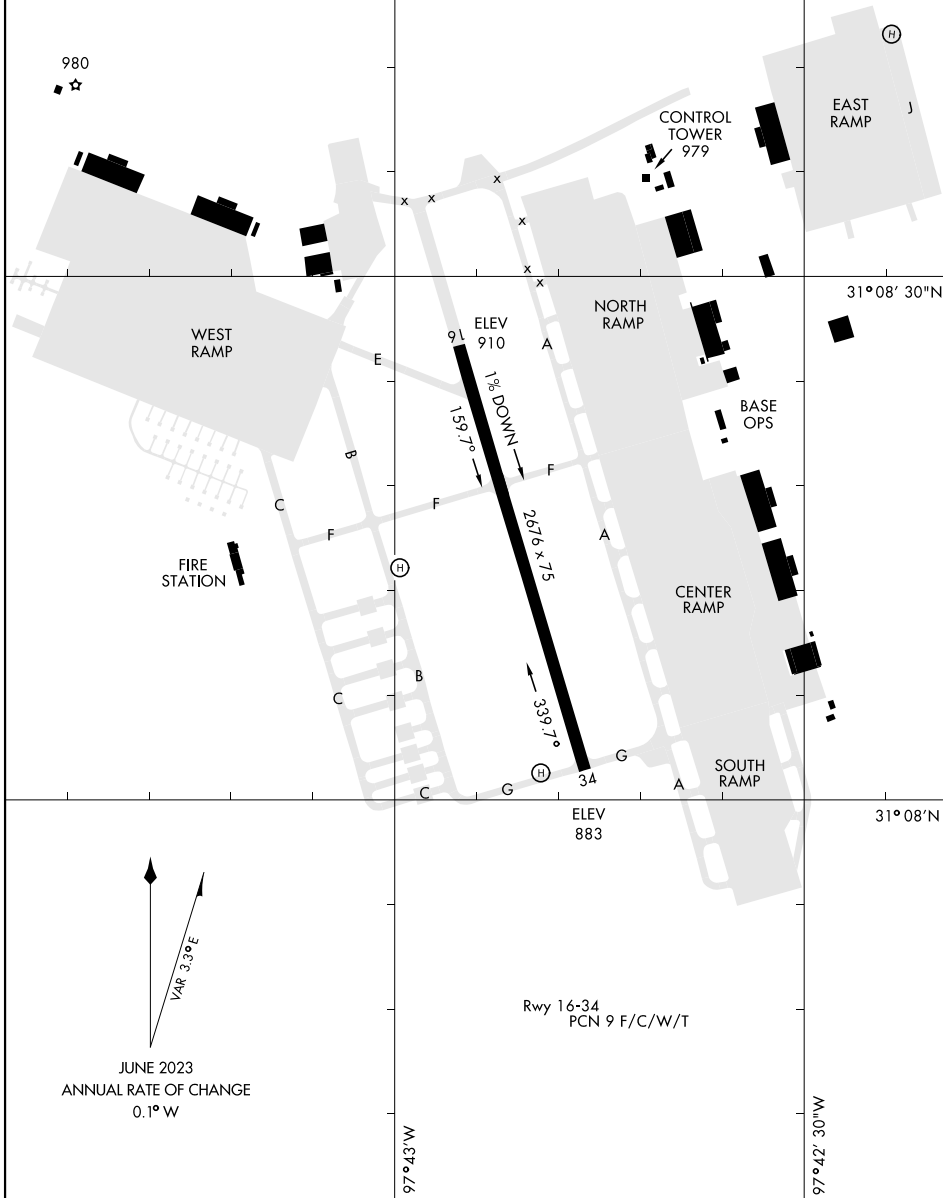

AIRPORT DIAGRAM

ATIS ★ 138.6
 TOWER ★ 119.65 269.45
 GND CON 133.85 225.4
 CLNC DEL 225.4

FIELD
 ELEV
 910

SC-3, 21 MAR 2024 to 18 APR 2024

SC-3, 21 MAR 2024 to 18 APR 2024

AIRPORT DIAGRAM