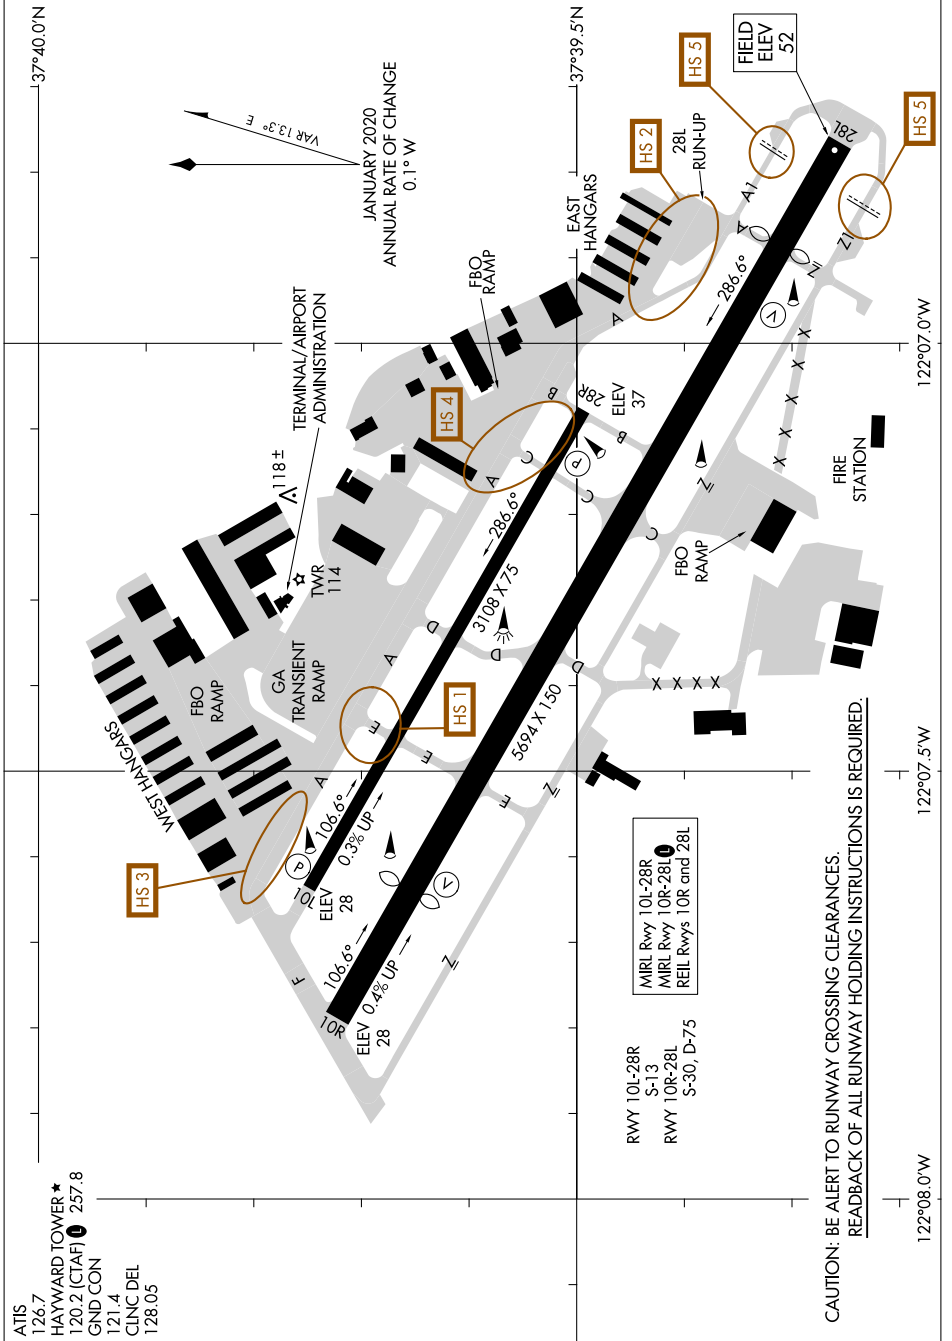

AIRPORT DIAGRAM

AL-5015 (FAA)

HAYWARD EXEC (HWD)
HAYWARD, CALIFORNIA

SW-2, 21 MAR 2024 to 18 APR 2024

SW-2, 21 MAR 2024 to 18 APR 2024

AIRPORT DIAGRAM

HAYWARD, CALIFORNIA
HAYWARD EXEC (HWD)

CAUTION: BE ALERT TO RUNWAY CROSSING CLEARANCES.
READBACK OF ALL RUNWAY HOLDING INSTRUCTIONS IS REQUIRED.