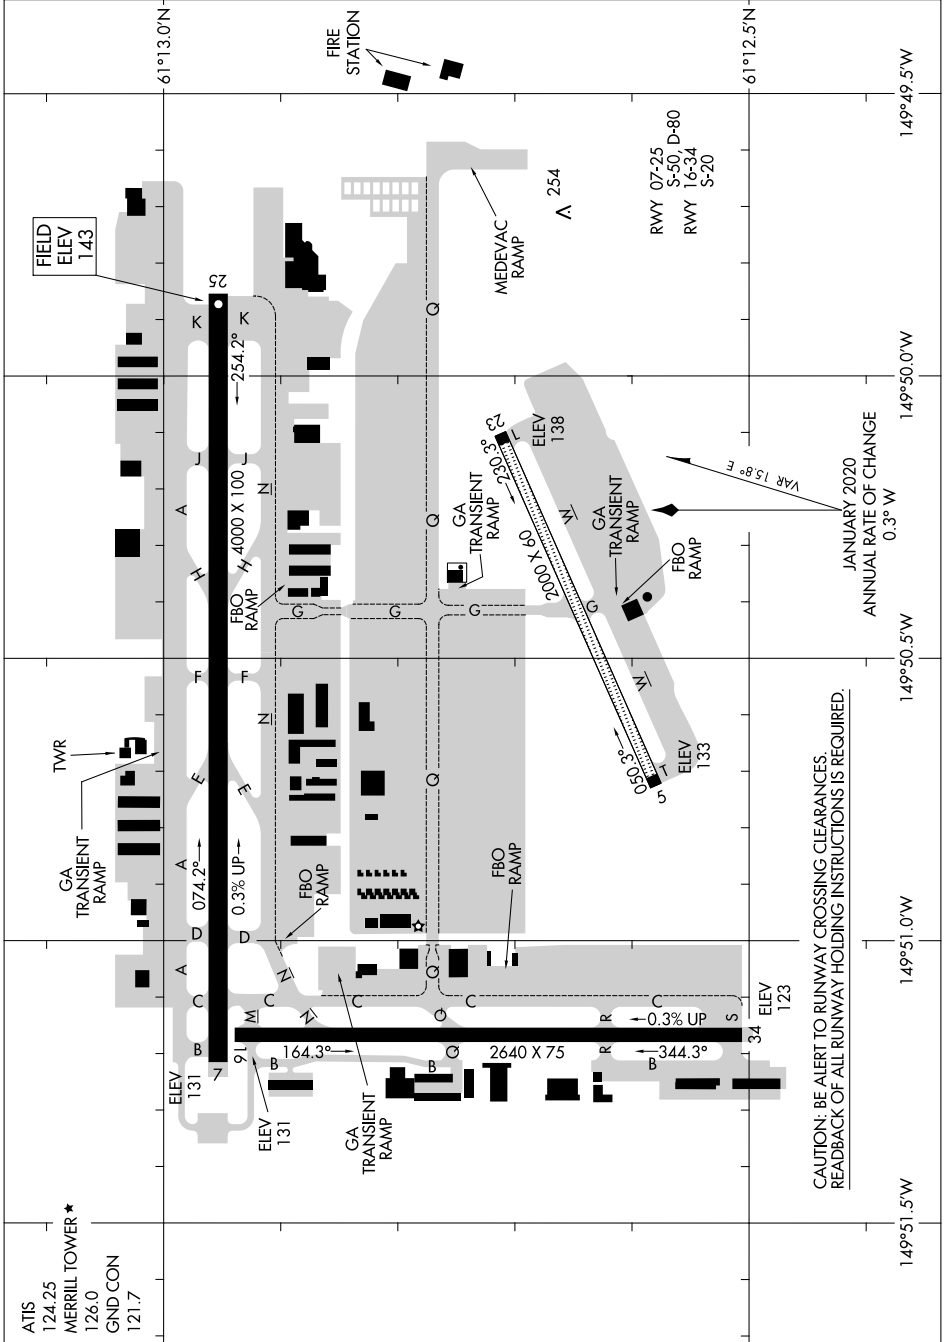

23222

AIRPORT DIAGRAM

AL-1522 (FAA)

MERRILL FLD (MRI)(PAMR)

ANCHORAGE, ALASKA

AK, 21 MAR 2024 to 16 MAY 2024

AK, 21 MAR 2024 to 16 MAY 2024

AIRPORT DIAGRAM

23222

MERRILL FLD (MRI)(PAMR)

ANCHORAGE, ALASKA