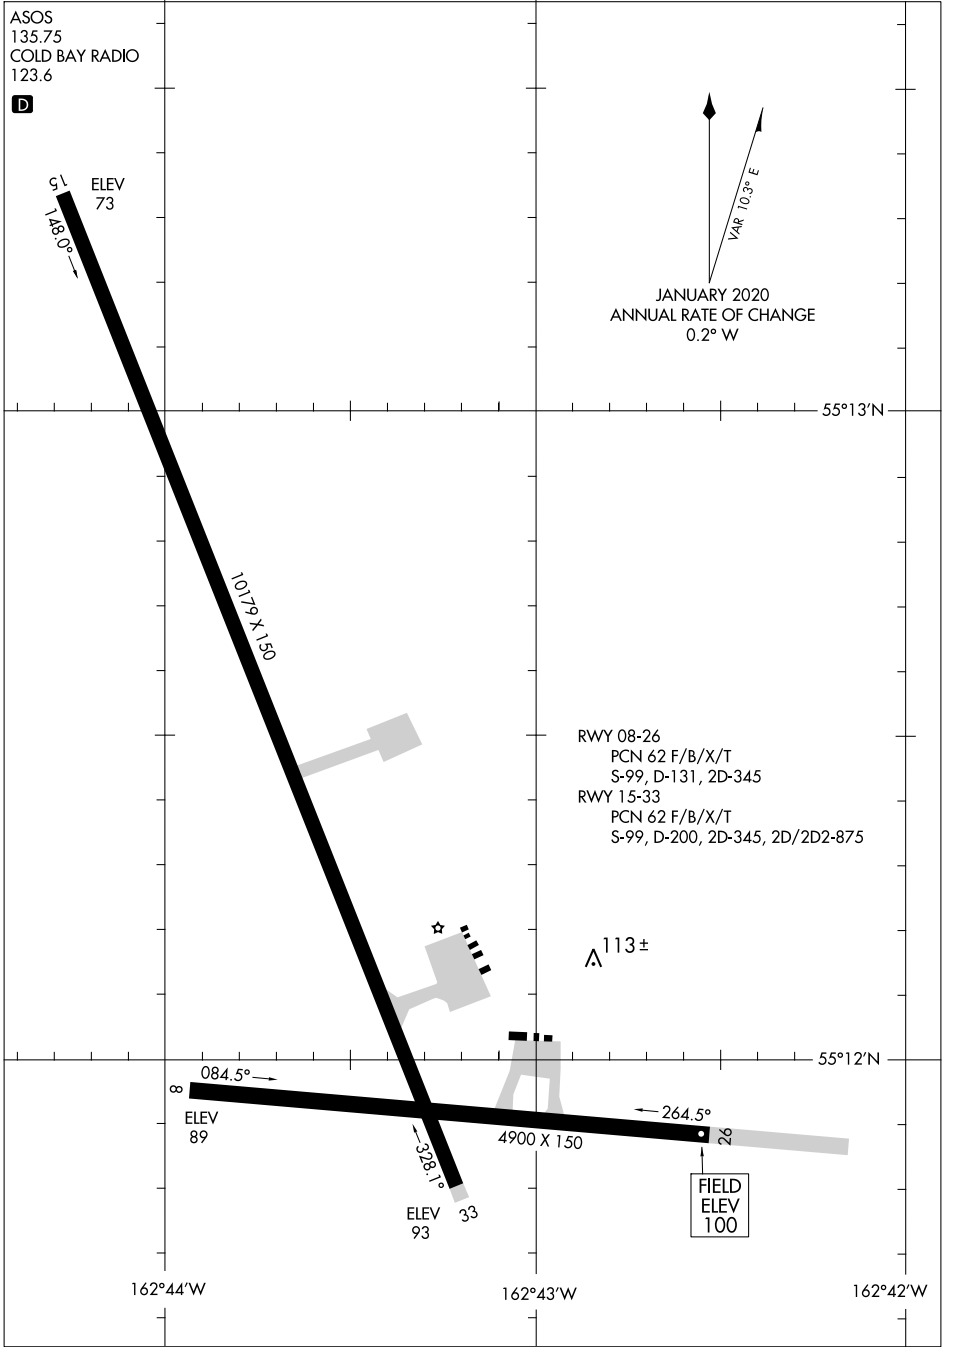

20086 **AIRPORT DIAGRAM** AL-1241 (FAA) COLD BAY (CDB) (PACD) COLD BAY, ALASKA

AK, 21 MAR 2024 to 16 MAY 2024

AK, 21 MAR 2024 to 16 MAY 2024

AIRPORT DIAGRAM COLD BAY, ALASKA COLD BAY (CDB) (PACD) 20086