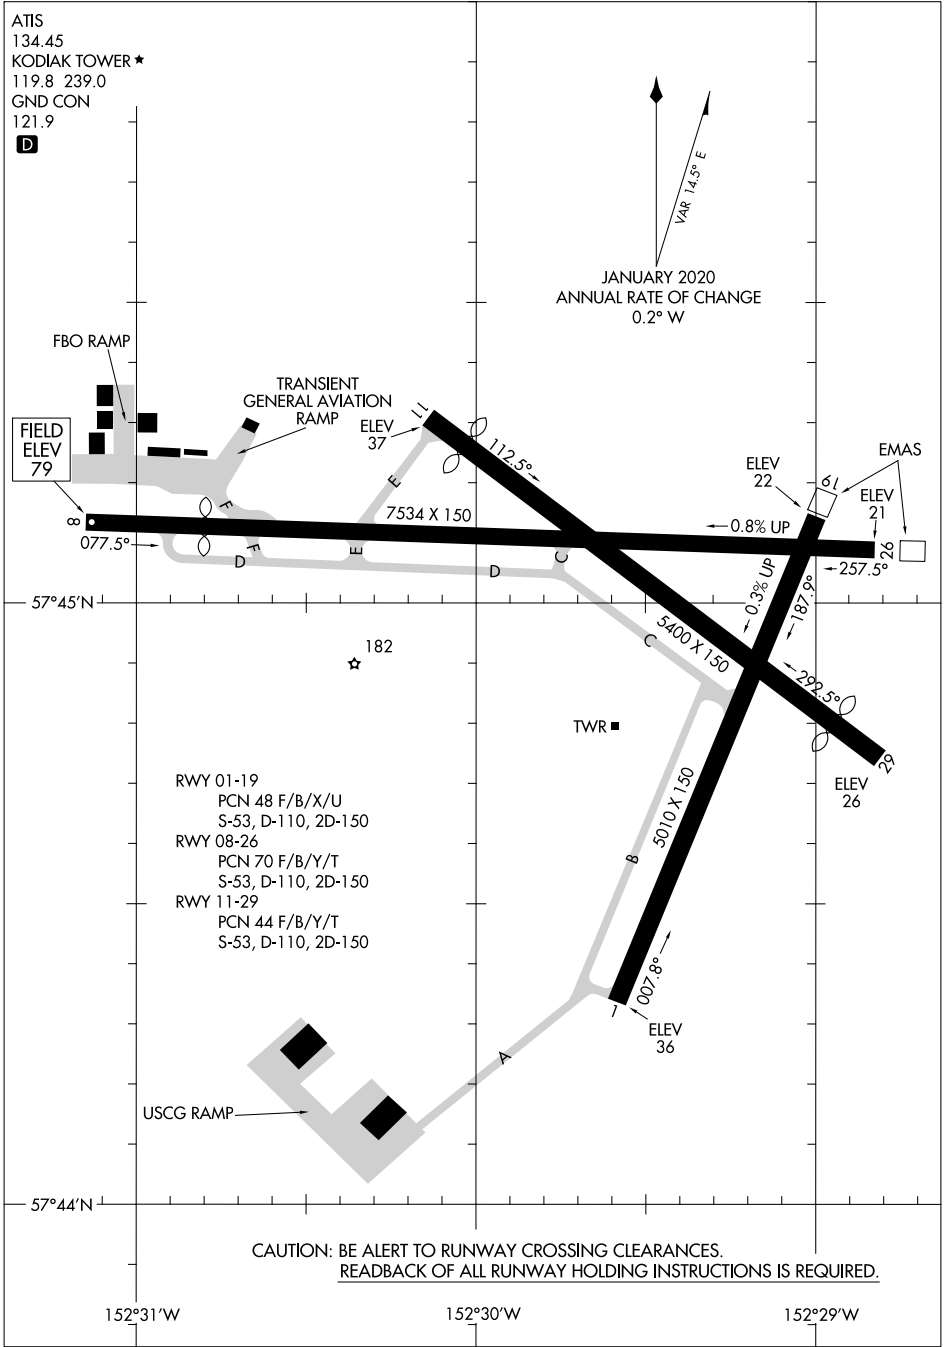

# AIRPORT DIAGRAM

AL-1238 (FAA)

KODIAK (ADQ)(PADQ)  
KODIAK, ALASKA

ATIS  
 134.45  
 KODIAK TOWER ★  
 119.8 239.0  
 GND CON  
 121.9  
**D**

VAR 14.5° E  
 JANUARY 2020  
 ANNUAL RATE OF CHANGE  
 0.2° W

AK, 21 MAR 2024 to 16 MAY 2024

AK, 21 MAR 2024 to 16 MAY 2024

CAUTION: BE ALERT TO RUNWAY CROSSING CLEARANCES.  
 READBACK OF ALL RUNWAY HOLDING INSTRUCTIONS IS REQUIRED.