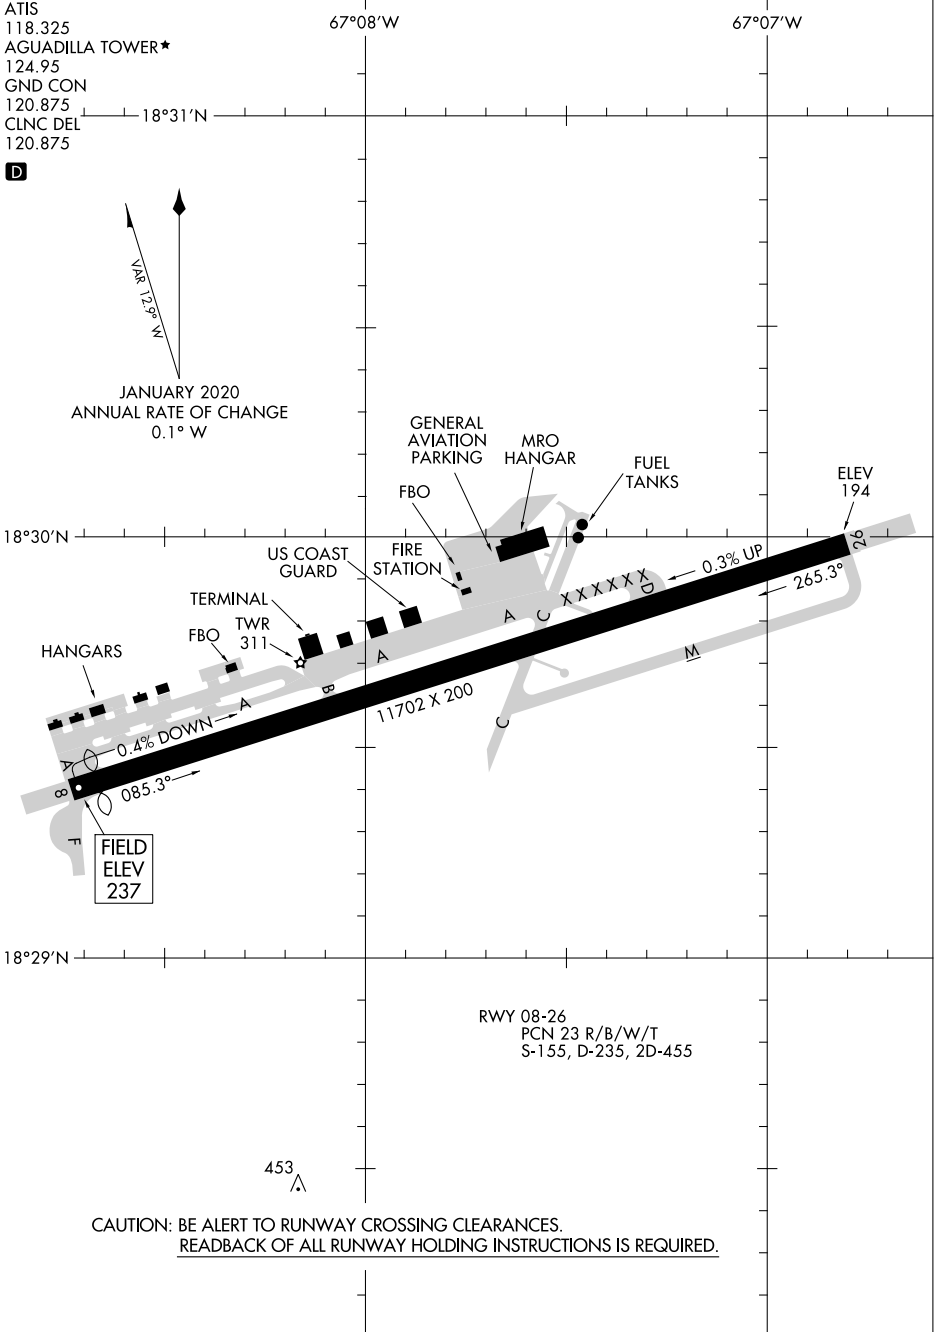

23222

AIRPORT DIAGRAM

AL-1016 (FAA)

RAFAEL HERNANDEZ (BQN) (TJBQ)
AGUADILLA, PUERTO RICO

AIRPORT DIAGRAM

23222

AGUADILLA, PUERTO RICO
RAFAEL HERNANDEZ (BQN) (TJBQ)