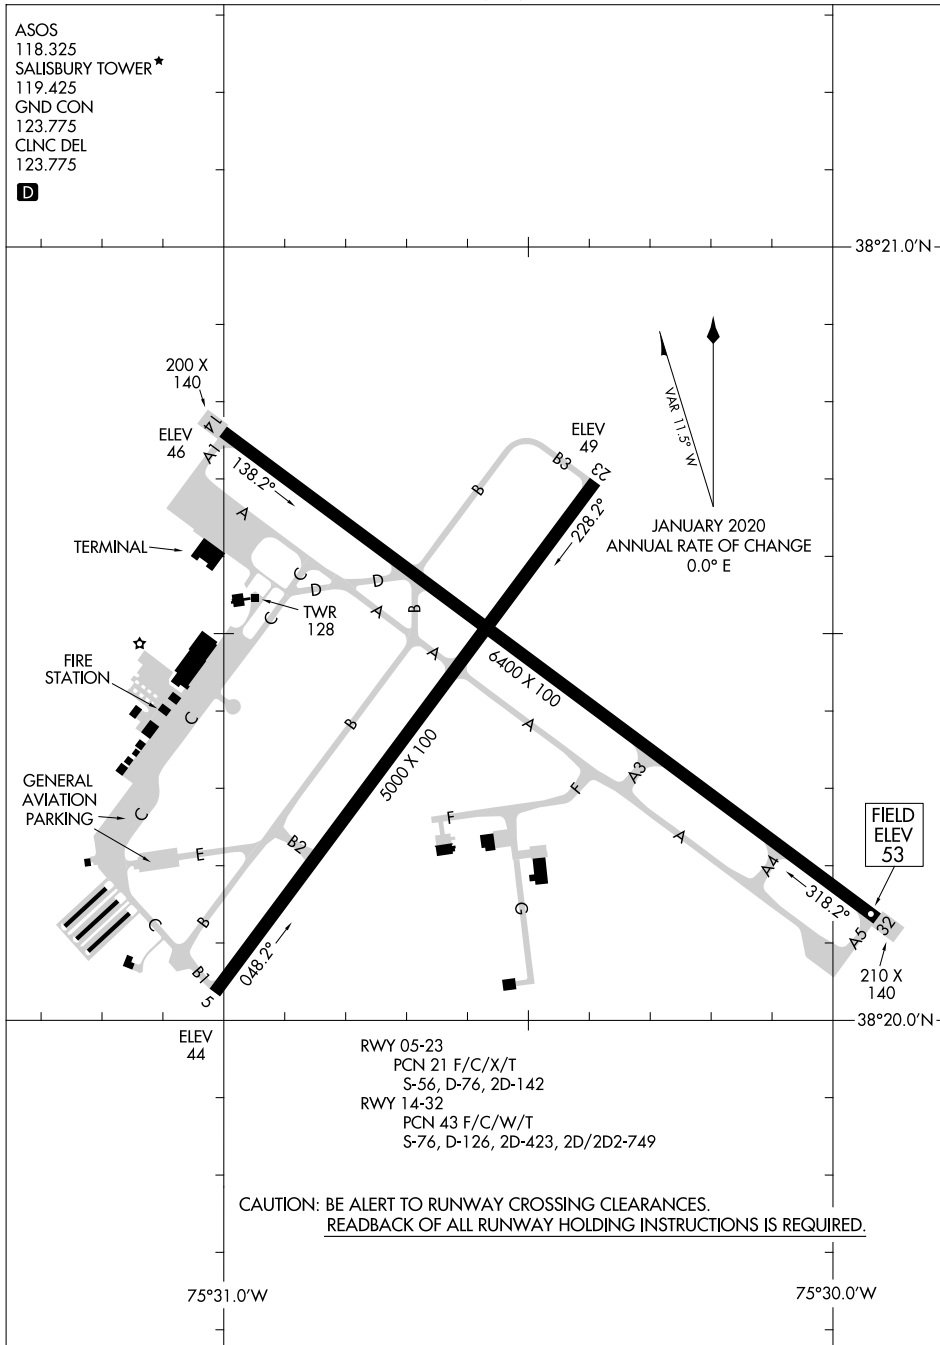

23166

AIRPORT DIAGRAM

SALISBURY-OCEAN CITY WICOMICO RGNL (SBY)
AL-977 (FAA)
SALISBURY, MARYLAND

ASOS
118.325
SALISBURY TOWER ★
119.425
GND CON
123.775
CLNC DEL
123.775

D

NE-3, 21 MAR 2024 to 18 APR 2024

NE-3, 21 MAR 2024 to 18 APR 2024

AIRPORT DIAGRAM

23166

SALISBURY, MARYLAND
SALISBURY-OCEAN CITY WICOMICO RGNL (SBY)