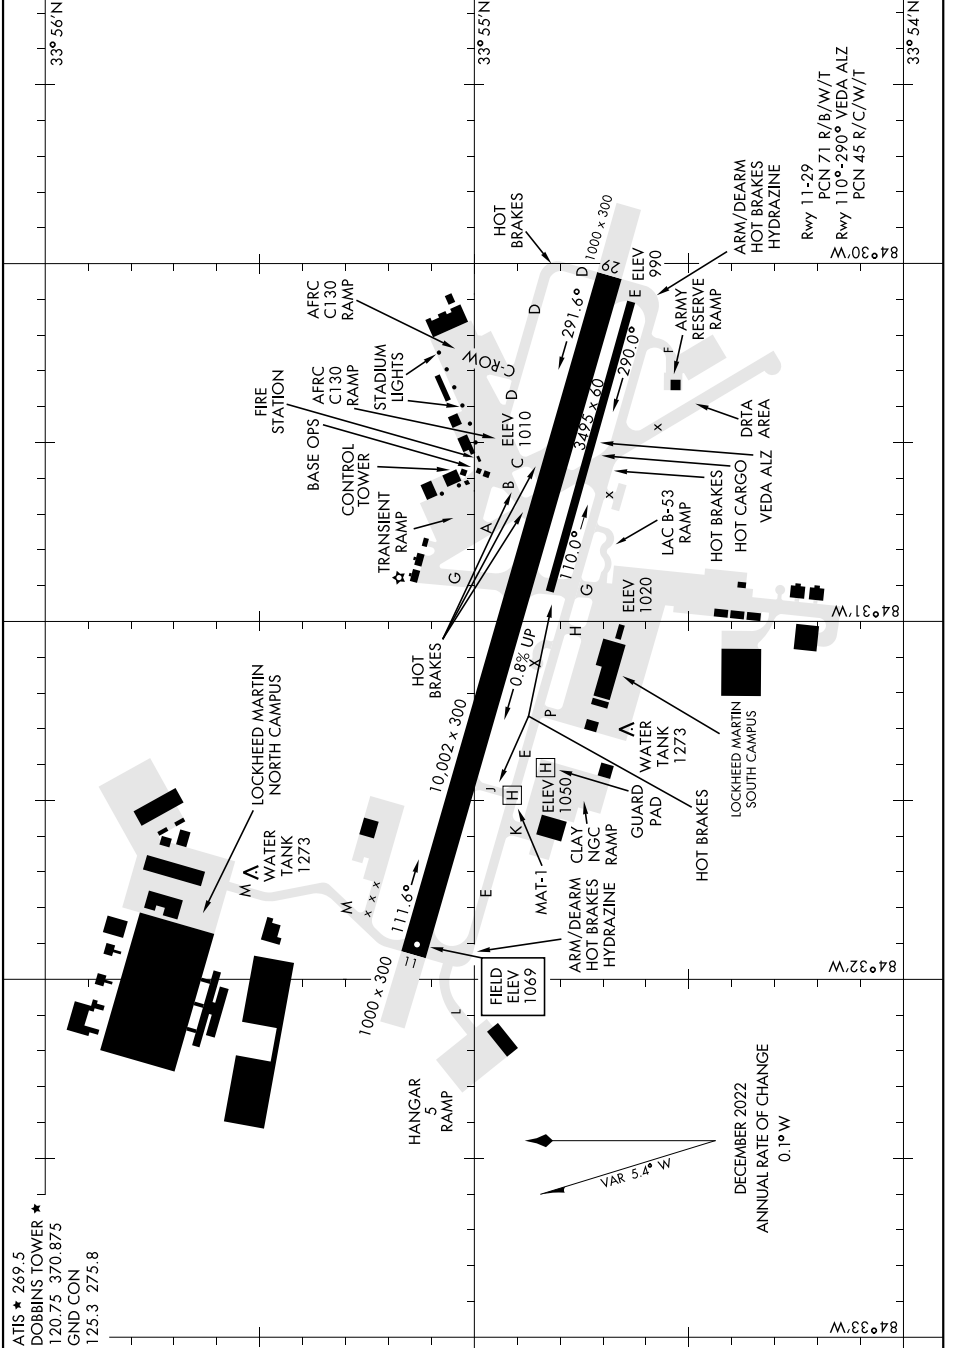

AIRPORT DIAGRAM

AL-959 [USAF]

DOBBINS ARB (KMGE)

MARIETTA, GEORGIA

SE-4, 21 MAR 2024 to 18 APR 2024

SE-4, 21 MAR 2024 to 18 APR 2024

AIRPORT DIAGRAM

MARIETTA, GEORGIA

DOBBINS ARB (KMGE)