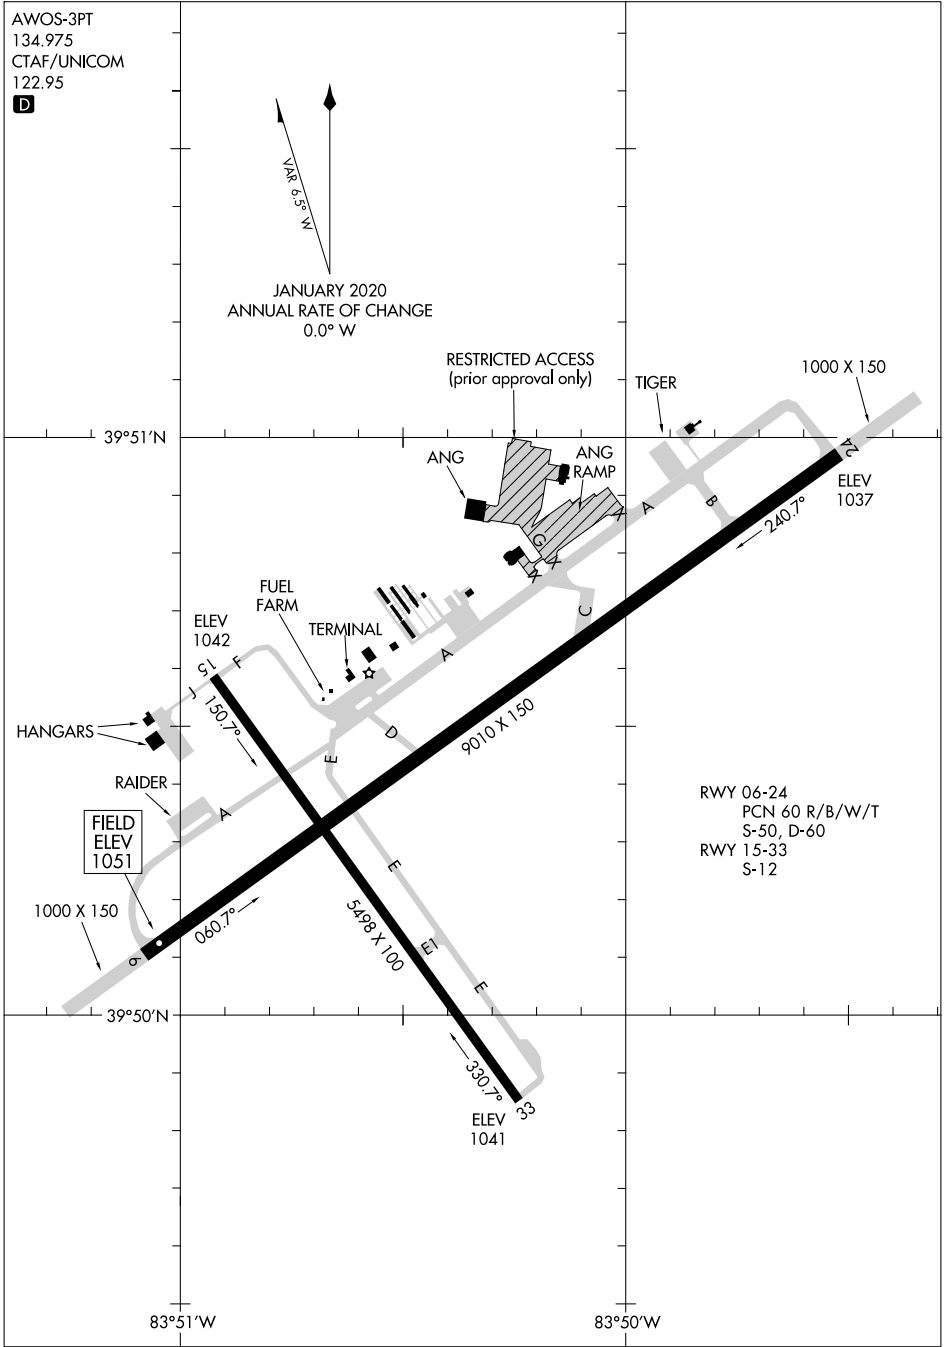

# AIRPORT DIAGRAM

AL-958 (FAA)

SPRINGFIELD/BECKLEY MUNI (SGH)  
SPRINGFIELD, OHIO

AWOS-3PT  
134.975  
CTAF/UNICOM  
122.95

JANUARY 2020  
ANNUAL RATE OF CHANGE  
0.0° W

EC-2, 21 MAR 2024 to 18 APR 2024

EC-2, 21 MAR 2024 to 18 APR 2024

# AIRPORT DIAGRAM

21336

SPRINGFIELD, OHIO  
SPRINGFIELD/BECKLEY MUNI (SGH)