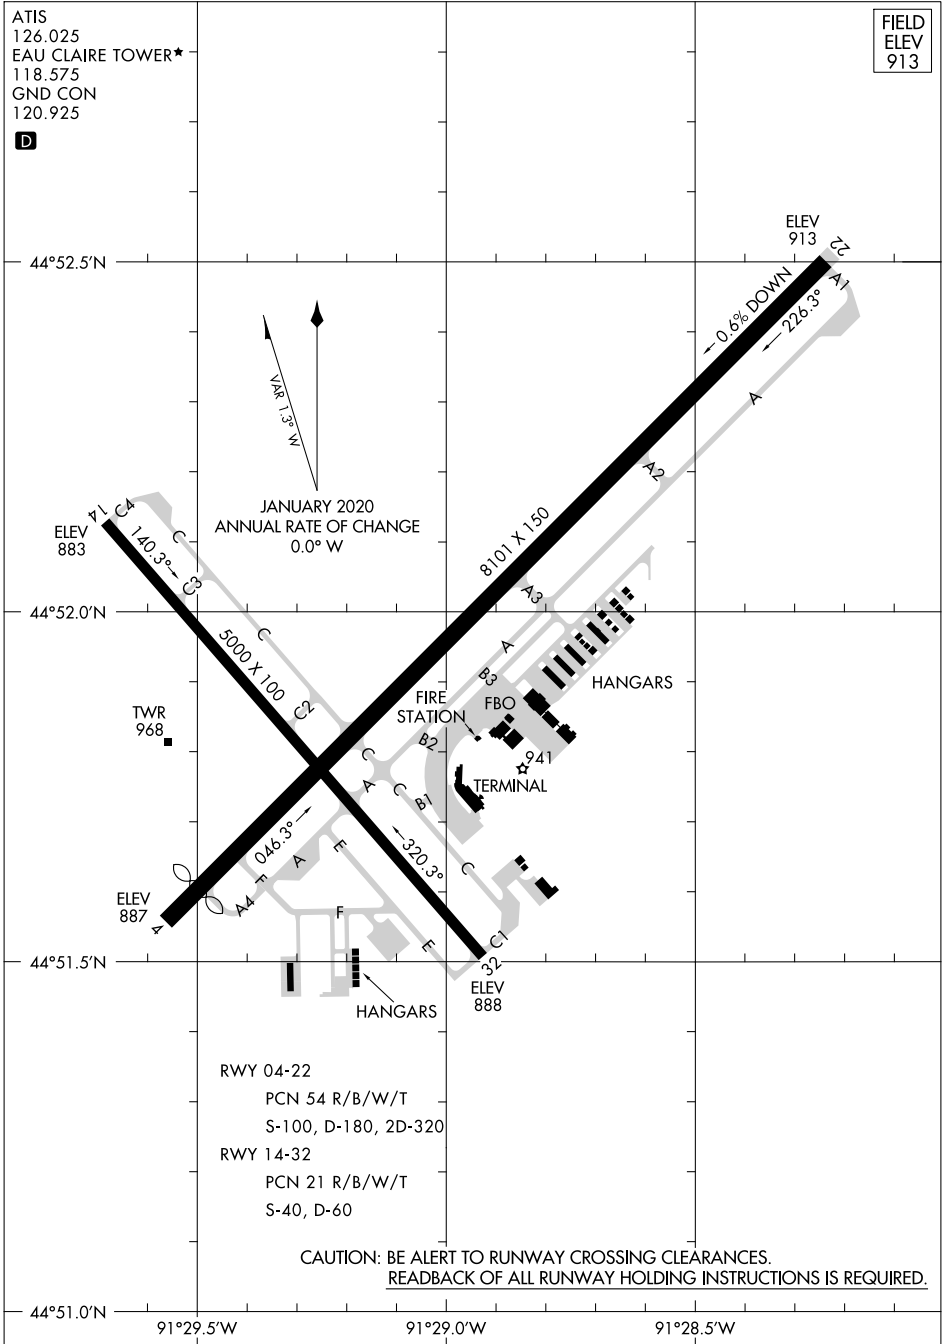

22139

AIRPORT DIAGRAM

AL-937 (FAA)

CHIPPEWA VALLEY RGNL (EAU)
EAU CLAIRE, WISCONSIN

ATIS
126.025
EAU CLAIRE TOWER*
118.575
GND CON
120.925

FIELD
ELEV
913

D

EC-3, 21 MAR 2024 to 18 APR 2024

EC-3, 21 MAR 2024 to 18 APR 2024

AIRPORT DIAGRAM

22139

EAU CLAIRE, WISCONSIN
CHIPPEWA VALLEY RGNL (EAU)