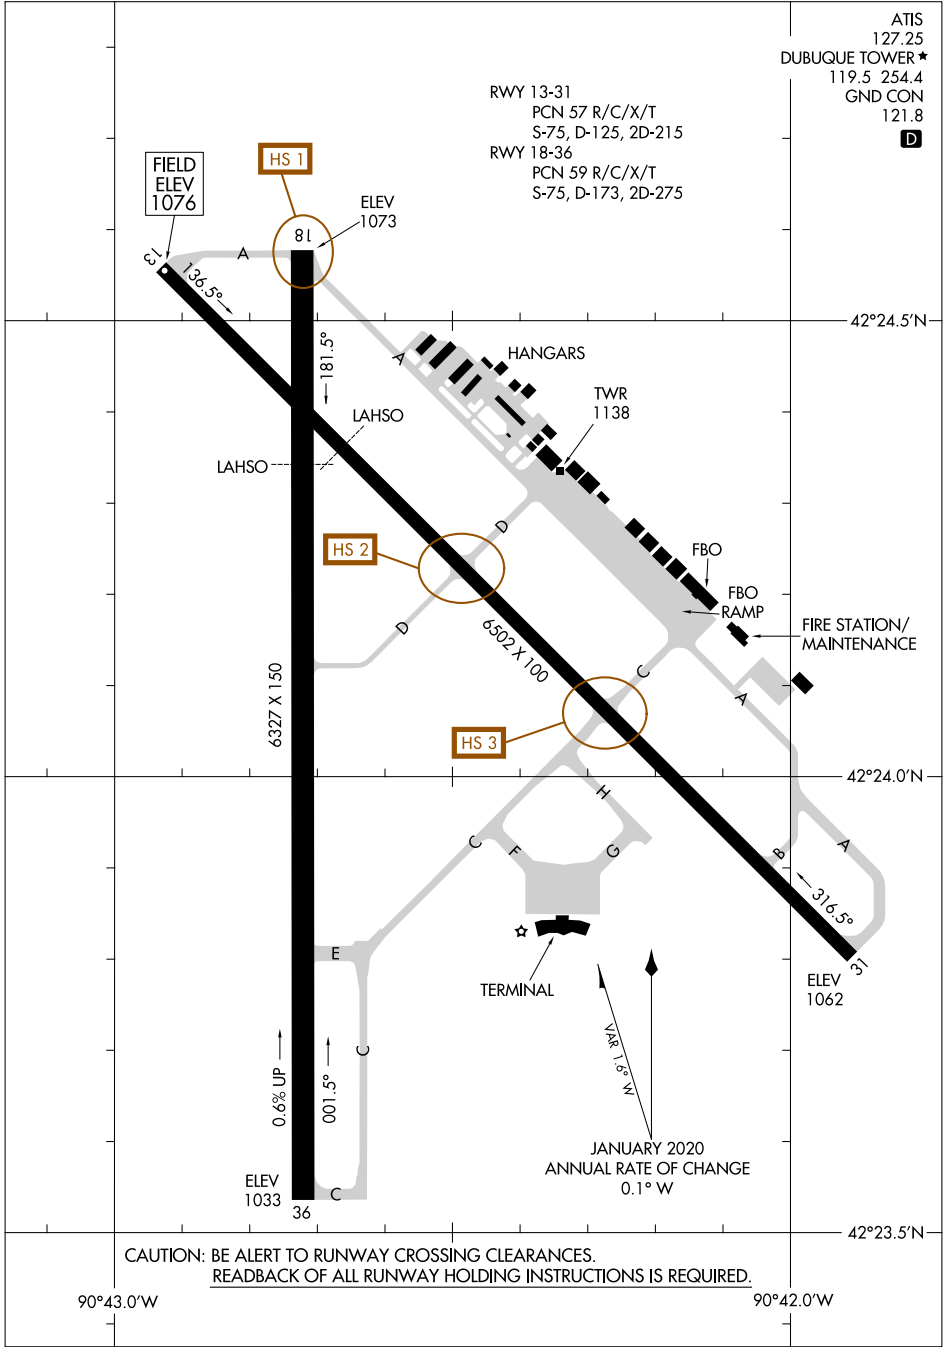

AIRPORT DIAGRAM

AL-923 (FAA)

DUBUQUE RGNL (DBQ)

DUBUQUE, IOWA

NC-3, 21 MAR 2024 to 18 APR 2024

NC-3, 21 MAR 2024 to 18 APR 2024

ATIS 127.25
 DUBUQUE TOWER ★ 119.5 254.4
 GND CON 121.8
 D

RWY 13-31
 PCN 57 R/C/X/T
 S-75, D-125, 2D-215
 RWY 18-36
 PCN 59 R/C/X/T
 S-75, D-173, 2D-275

CAUTION: BE ALERT TO RUNWAY CROSSING CLEARANCES.
 READBACK OF ALL RUNWAY HOLDING INSTRUCTIONS IS REQUIRED.

90°43.0'W

90°42.0'W

AIRPORT DIAGRAM

DUBUQUE, IOWA
DUBUQUE RGNL (DBQ)