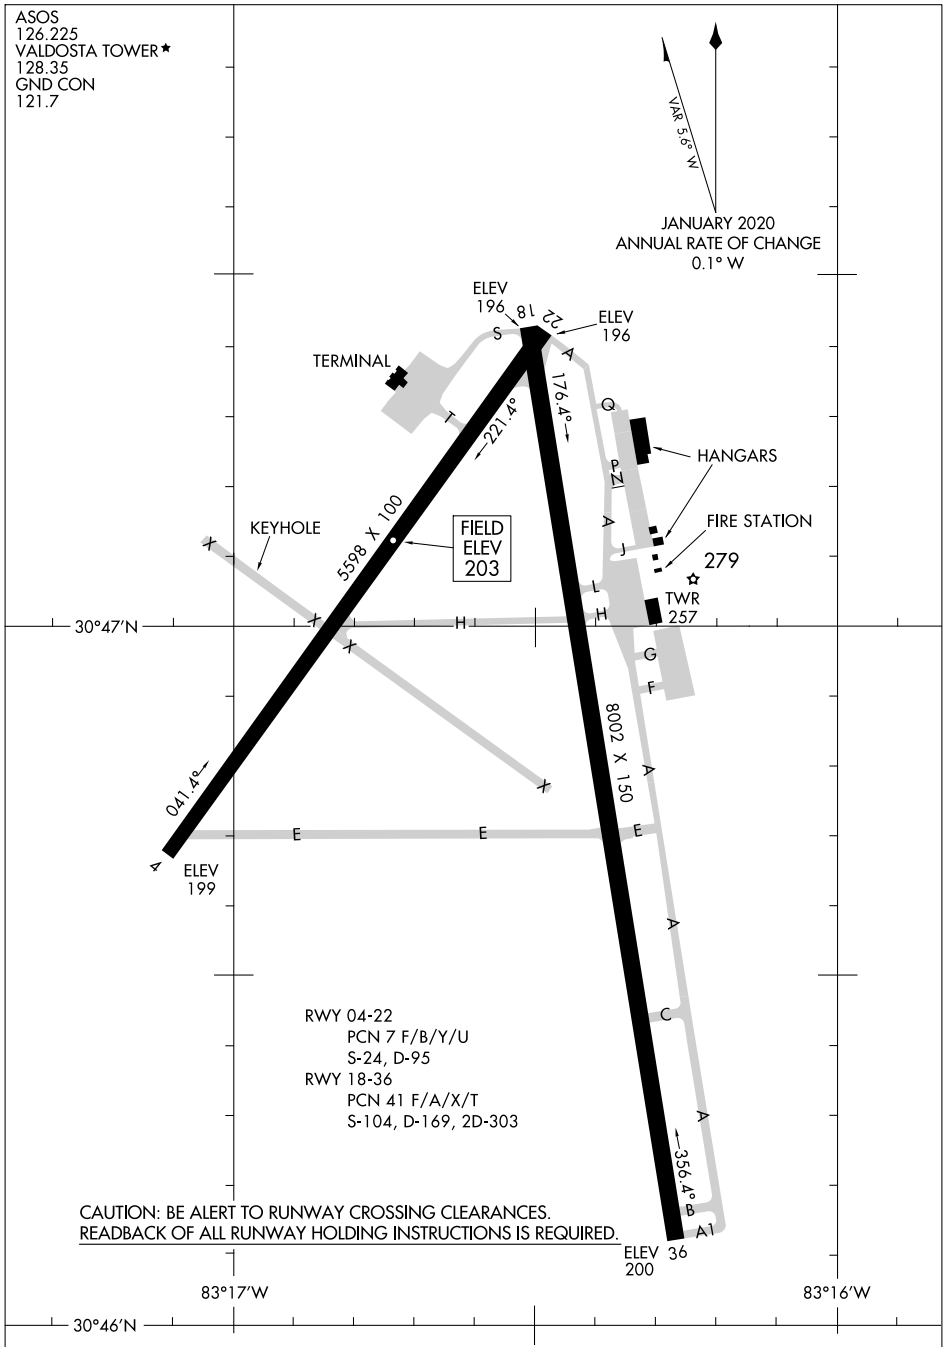

24081

AIRPORT DIAGRAM

AL-892 (FAA)

VALDOSTA RGNL (VLD)

VALDOSTA, GEORGIA

ASOS
 126.225
 VALDOSTA TOWER ★
 128.35
 GND CON
 121.7

↑
 VAB 3.0° N
 JANUARY 2020
 ANNUAL RATE OF CHANGE
 0.1° W

SE-4, 21 MAR 2024 to 18 APR 2024

SE-4, 21 MAR 2024 to 18 APR 2024

AIRPORT DIAGRAM

24081

VALDOSTA, GEORGIA
VALDOSTA RGNL (VLD)