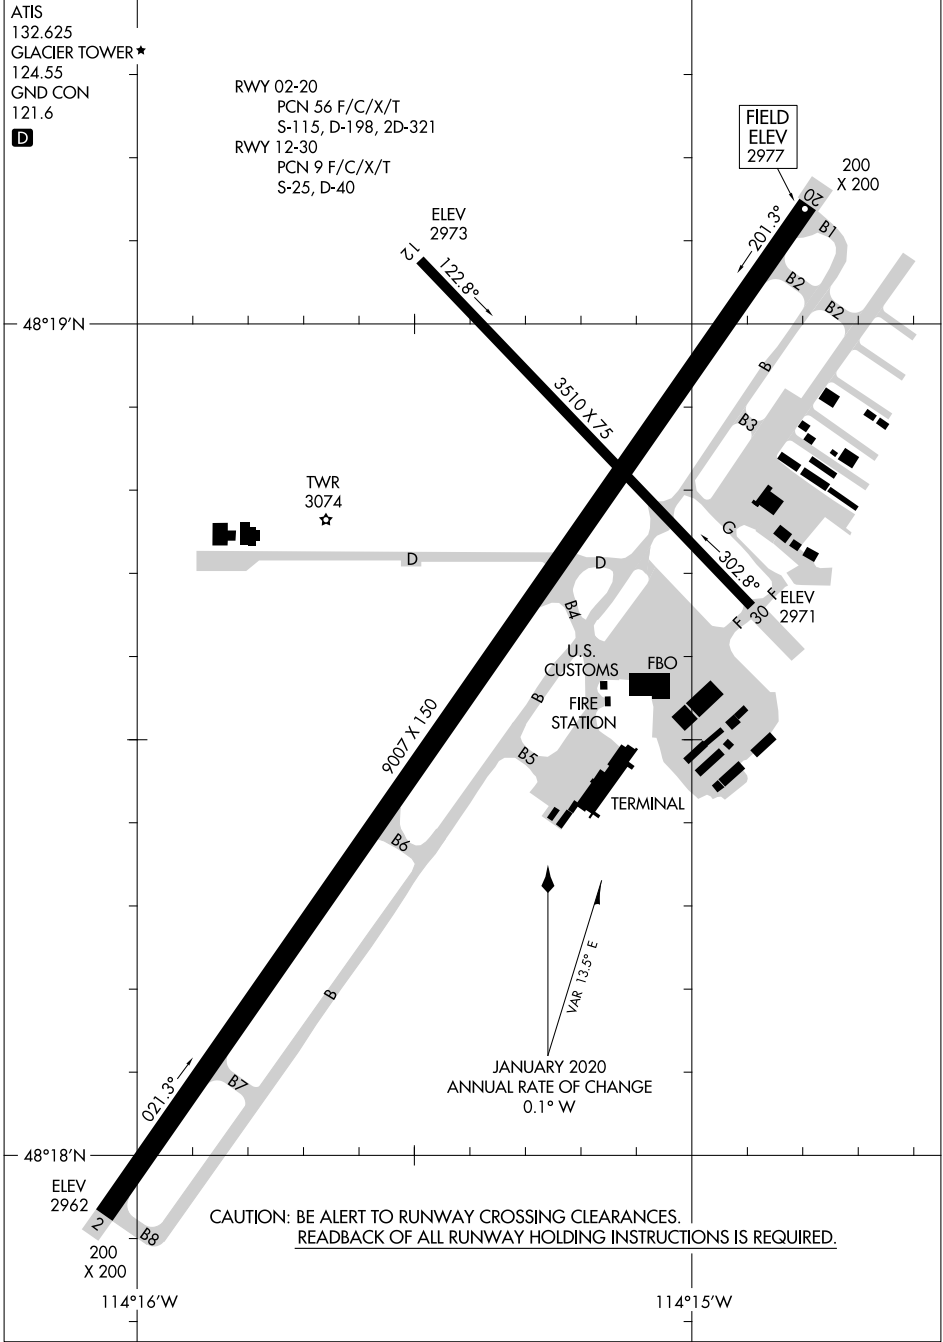

20086

# AIRPORT DIAGRAM

AL-887 (FAA)

GLACIER PARK INTL (GPI)  
KALISPELL, MONTANA

NW-1, 21 MAR 2024 to 18 APR 2024

NW-1, 21 MAR 2024 to 18 APR 2024

# AIRPORT DIAGRAM

20086

KALISPELL, MONTANA  
GLACIER PARK INTL (GPI)