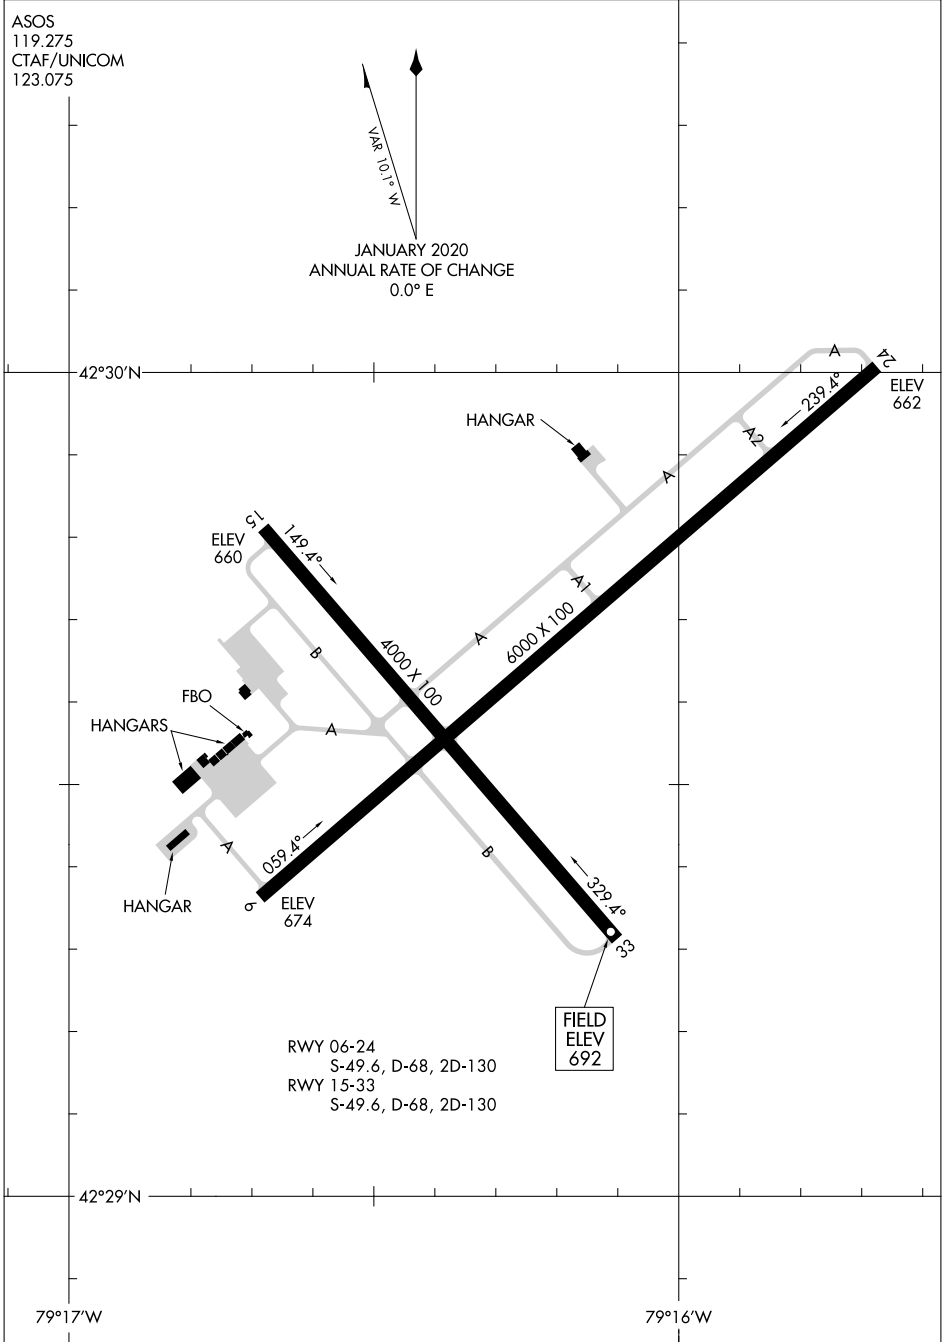

23110  
**AIRPORT DIAGRAM**

CHAUTAUQUA COUNTY/DUNKIRK (DKK)  
DUNKIRK, NY

AL-880 (FAA)

ASOS  
119.275  
CTAF/UNICOM  
123.075

MAR 1.0° W  
JANUARY 2020  
ANNUAL RATE OF CHANGE  
0.0° E

NE-2, 21 MAR 2024 to 18 APR 2024

NE-2, 21 MAR 2024 to 18 APR 2024

**AIRPORT DIAGRAM**  
23110

CHAUTAUQUA COUNTY/DUNKIRK (DKK)  
DUNKIRK, NY