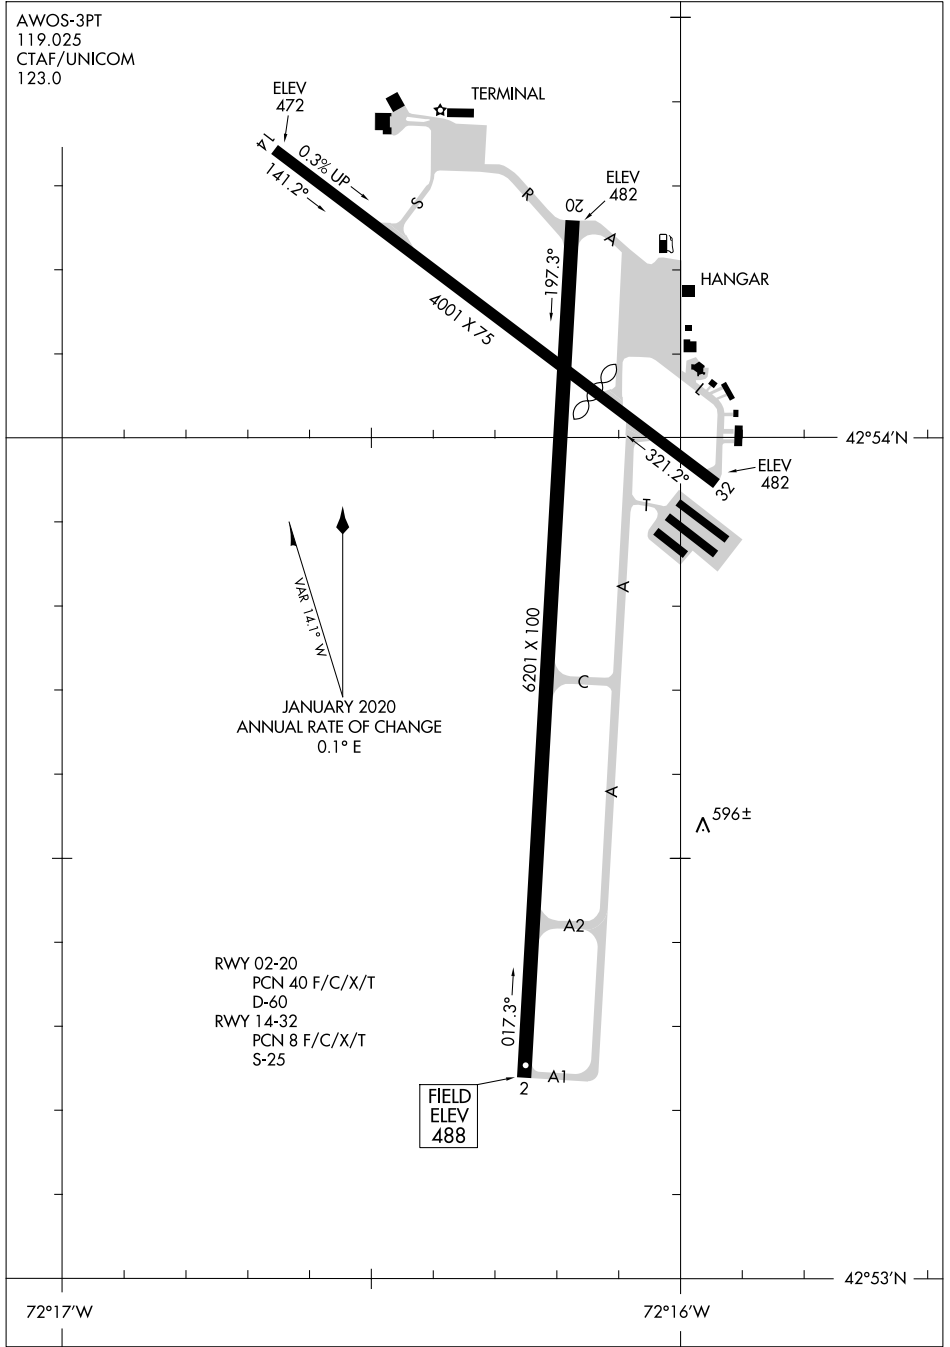

22083

AIRPORT DIAGRAM

AL-868 (FAA)

DILLANT/HOPKINS (EEN)
KEENE, NEW HAMPSHIRE

AWOS-3PT
119.025
CTAF/UNICOM
123.0

NE-1, 21 MAR 2024 to 18 APR 2024

NE-1, 21 MAR 2024 to 18 APR 2024

AIRPORT DIAGRAM

22083

KEENE, NEW HAMPSHIRE
DILLANT/HOPKINS (EEN)