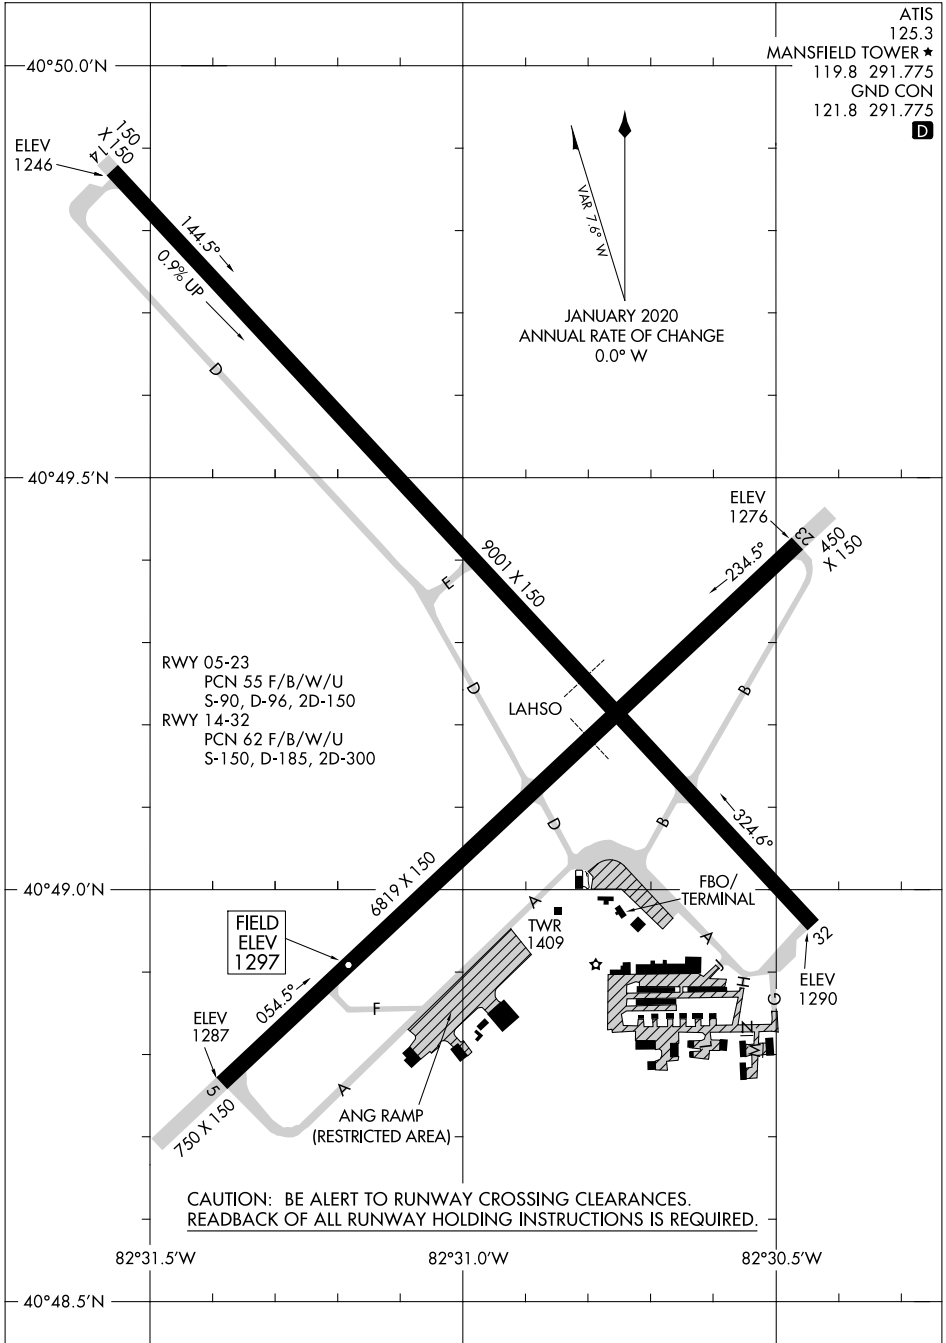

# AIRPORT DIAGRAM

AL-860 (FAA)

MANSFIELD LAHM RGNL (MFD)  
MANSFIELD, OHIO

ATIS 125.3  
 MANSFIELD TOWER ★ 119.8 291.775  
 GND CON 121.8 291.775  

EC-2, 21 MAR 2024 to 18 APR 2024

EC-2, 21 MAR 2024 to 18 APR 2024

# AIRPORT DIAGRAM

MANSFIELD, OHIO  
MANSFIELD LAHM RGNL (MFD)