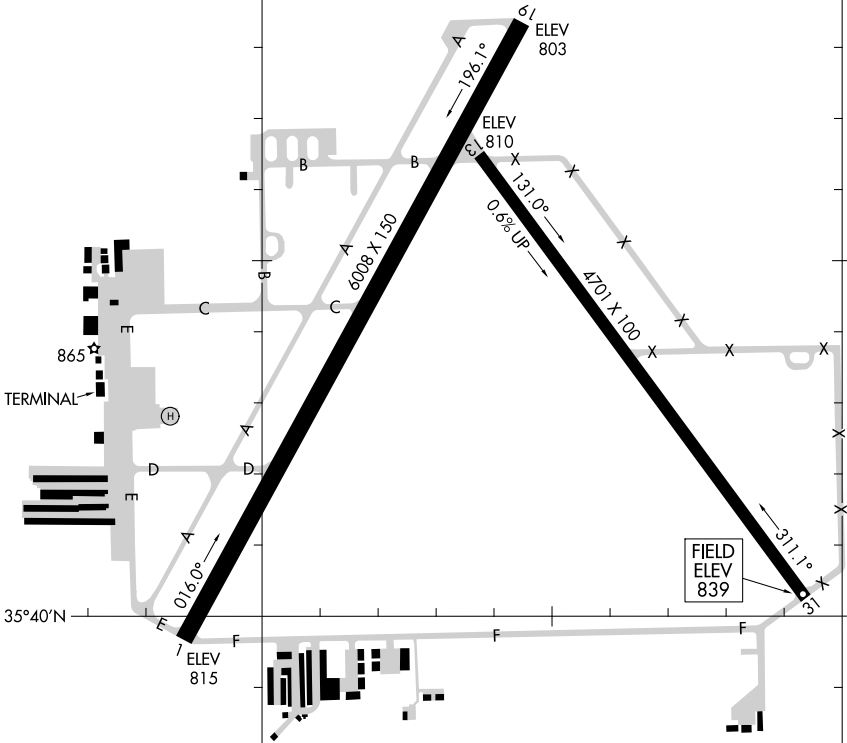

20086

AIRPORT DIAGRAM

AL-858 (FAA)

PASO ROBLES MUNI (P.R.B)
PASO ROBLES, CALIFORNIA

ASOS
120.125
CTAF/UNICOM
123.0

35°41'N

SW-3, 21 MAR 2024 to 18 APR 2024

SW-3, 21 MAR 2024 to 18 APR 2024

35°40'N

120°38'W

120°37'W

RWY 01-19
S-60, D-106, 2S-134, 2D-150
RWY 13-31
S-30, D-50, 2D-90

AIRPORT DIAGRAM

20086

PASO ROBLES, CALIFORNIA
PASO ROBLES MUNI (P.R.B)