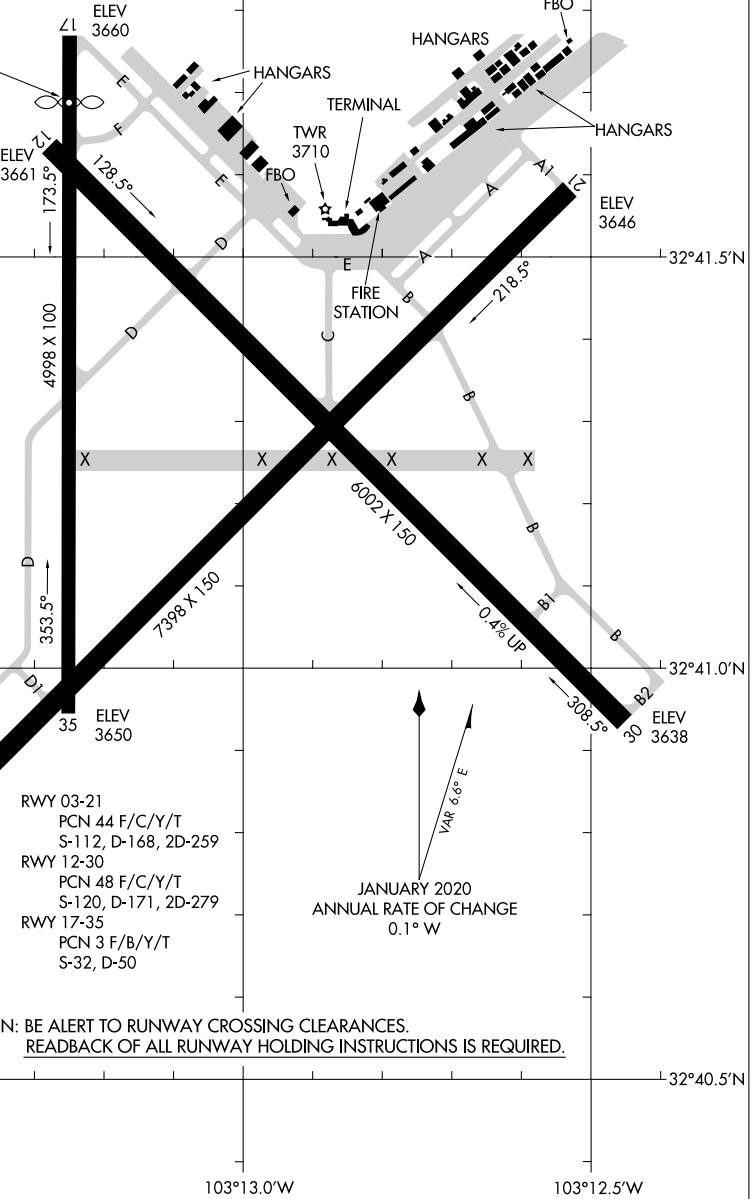

23222

AIRPORT DIAGRAM

AL-851 (FAA)

LEA COUNTY RGNL (HOB)
HOBBS, NEW MEXICO

ATIS
119.75
HOBBS TOWER*
120.65 317.4
GND CON
121.9

D

FIELD
ELEV
3661

SW-1, 21 MAR 2024 to 18 APR 2024

SW-1, 21 MAR 2024 to 18 APR 2024

AIRPORT DIAGRAM

23222

HOBBS, NEW MEXICO
LEA COUNTY RGNL (HOB)