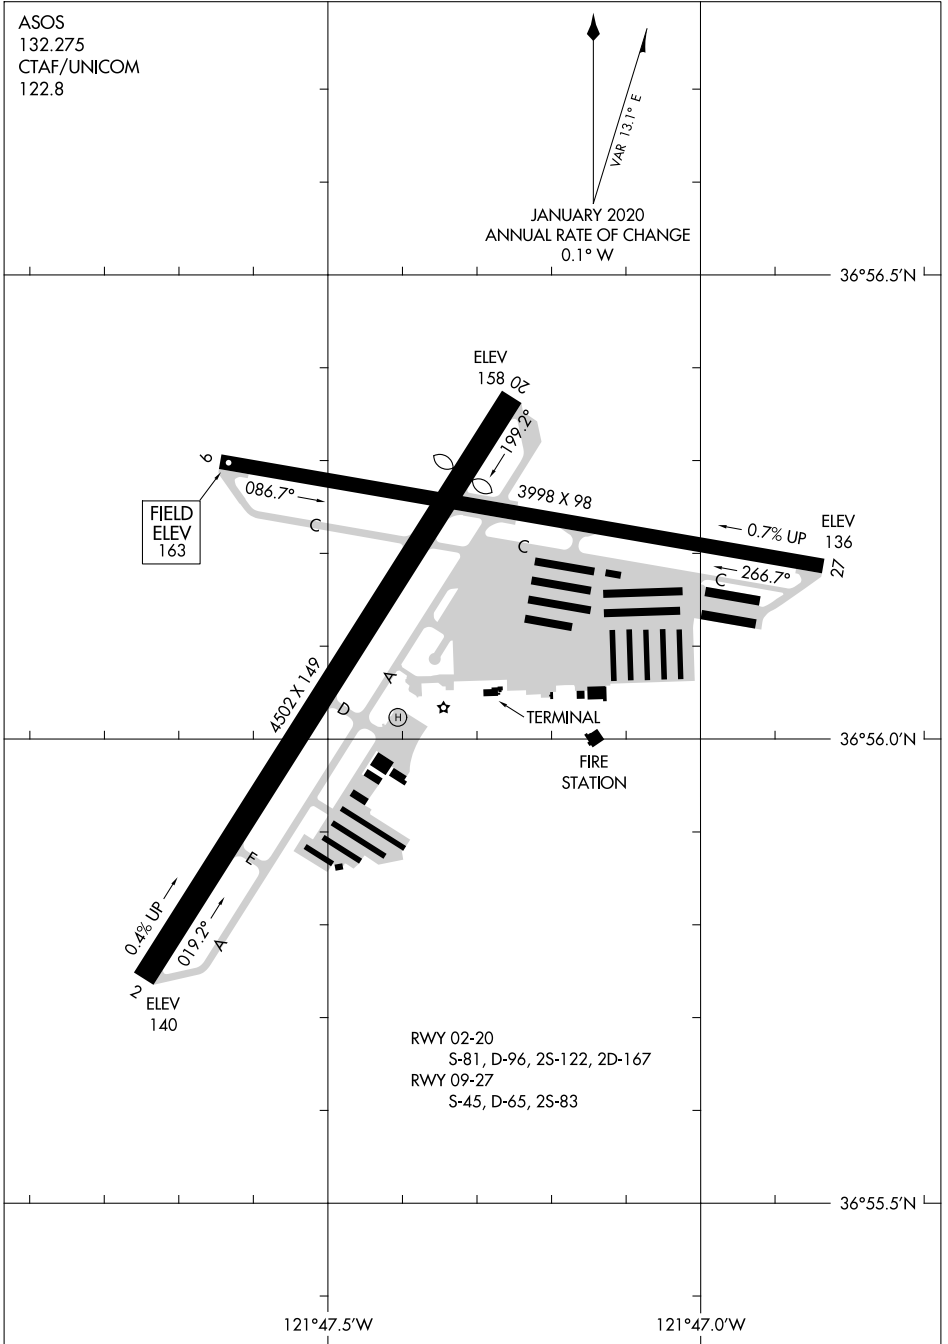

22307

AIRPORT DIAGRAM

AL-805 (FAA)

WATSONVILLE MUNI (WVI)
WATSONVILLE, CALIFORNIA

ASOS
132.275
CTAF/UNICOM
122.8

↑
↑
VAR 13.1° E
JANUARY 2020
ANNUAL RATE OF CHANGE
0.1° W

SW-2, 21 MAR 2024 to 18 APR 2024

SW-2, 21 MAR 2024 to 18 APR 2024

RWY 02-20
S-81, D-96, 2S-122, 2D-167
RWY 09-27
S-45, D-65, 2S-83

AIRPORT DIAGRAM

22307

WATSONVILLE, CALIFORNIA
WATSONVILLE MUNI (WVI)