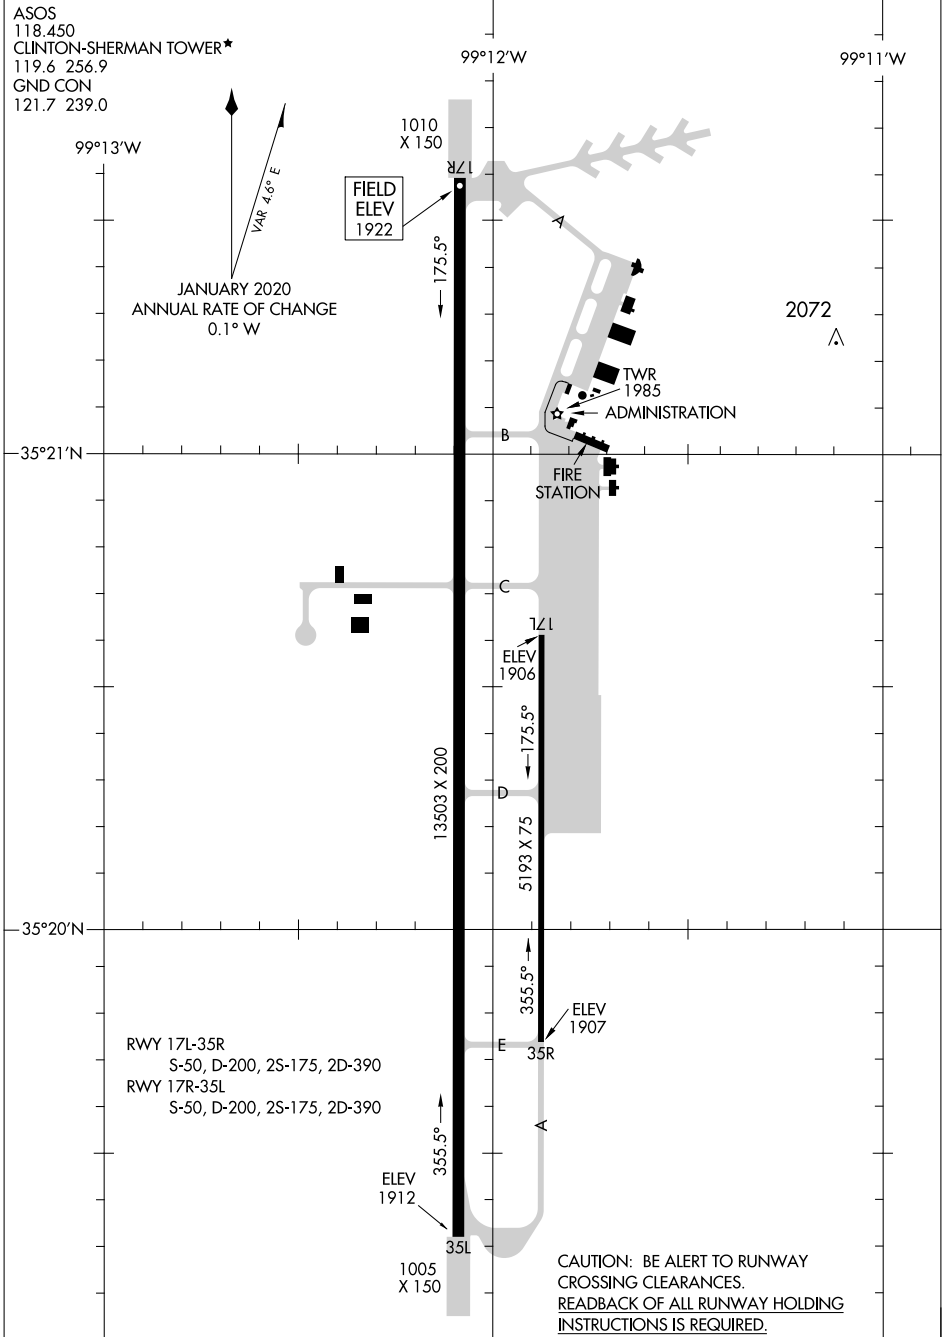

22027

AIRPORT DIAGRAM

CLINTON/SHERMAN (CSM)
BURNS FLAT, OKLAHOMA

AL-778 (FAA)

SC-1, 21 MAR 2024 to 18 APR 2024

SC-1, 21 MAR 2024 to 18 APR 2024

AIRPORT DIAGRAM

22027

BURNS FLAT, OKLAHOMA
CLINTON/SHERMAN (CSM)