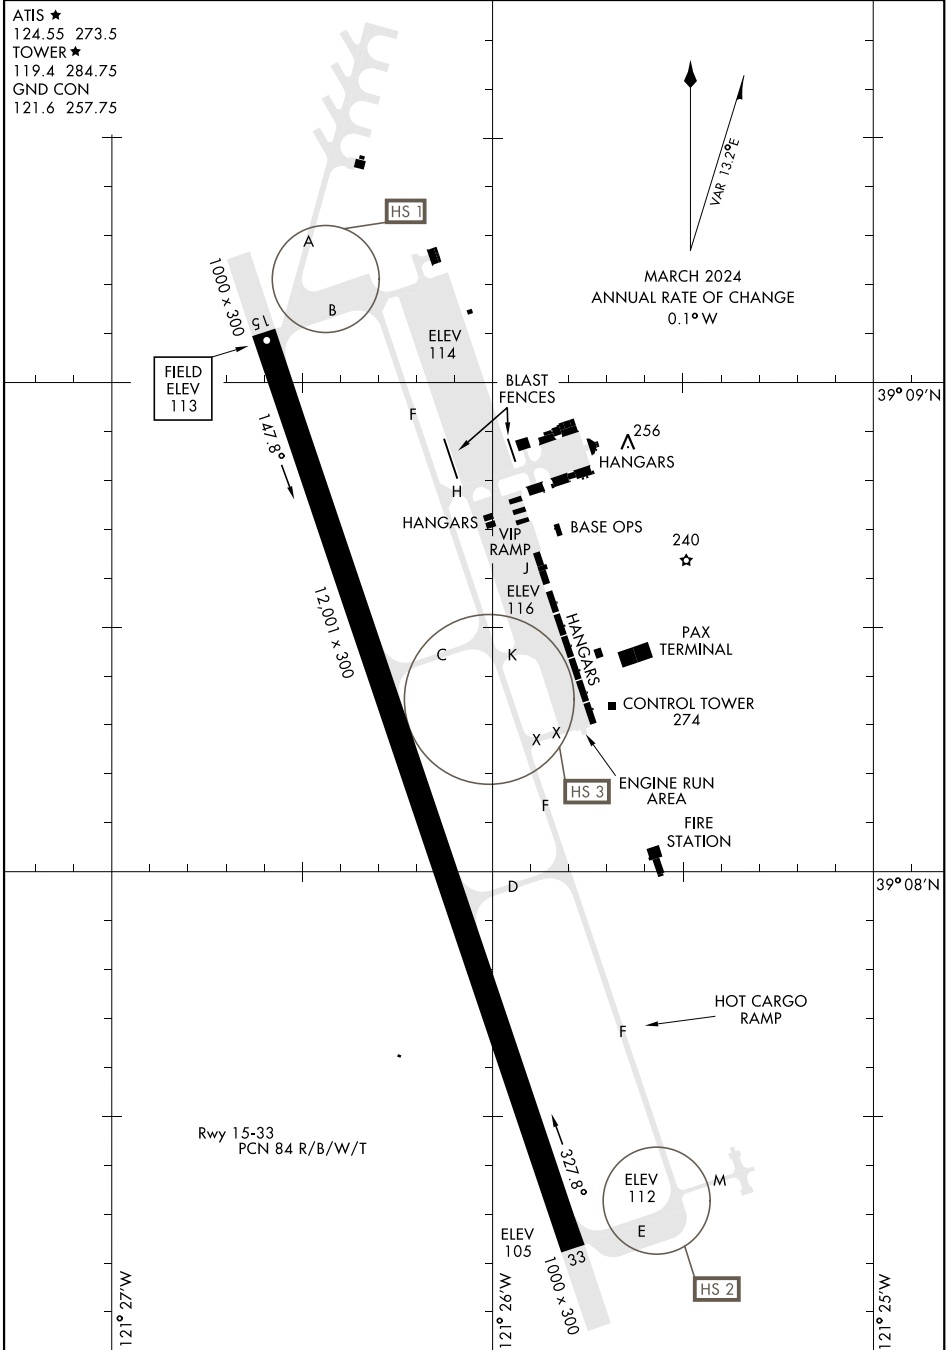

# AIRPORT DIAGRAM

[USAF]

BEALE AFB (KBAB)  
MARYSVILLE, CALIFORNIA

ATIS ★  
124.55 273.5  
TOWER ★  
119.4 284.75  
GND CON  
121.6 257.75

  
 VAR 13.2°E  
 MARCH 2024  
 ANNUAL RATE OF CHANGE  
 0.1°W

SW-2, 21 MAR 2024 to 18 APR 2024

SW-2, 21 MAR 2024 to 18 APR 2024

# AIRPORT DIAGRAM

MARYSVILLE, CALIFORNIA  
BEALE AFB (KBAB)