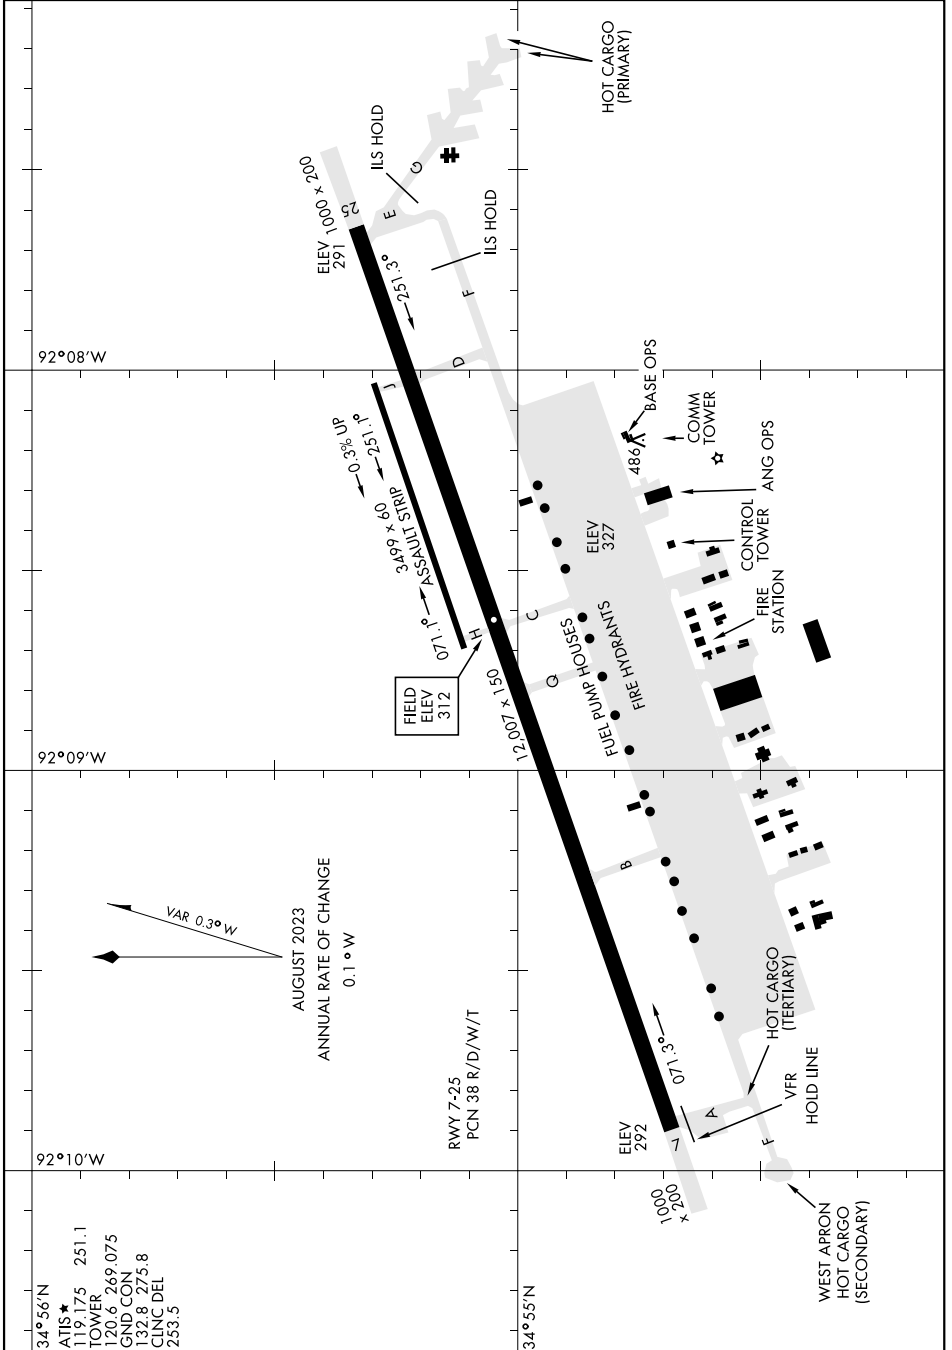

AIRPORT DIAGRAM

LITTLE ROCK AFB (KLRF)

JACKSONVILLE, ARKANSAS

AL-738 [USAF]

SC-1, 21 MAR 2024 to 18 APR 2024

SC-1, 21 MAR 2024 to 18 APR 2024

AIRPORT DIAGRAM

JACKSONVILLE, ARKANSAS

LITTLE ROCK AFB (KLRF)