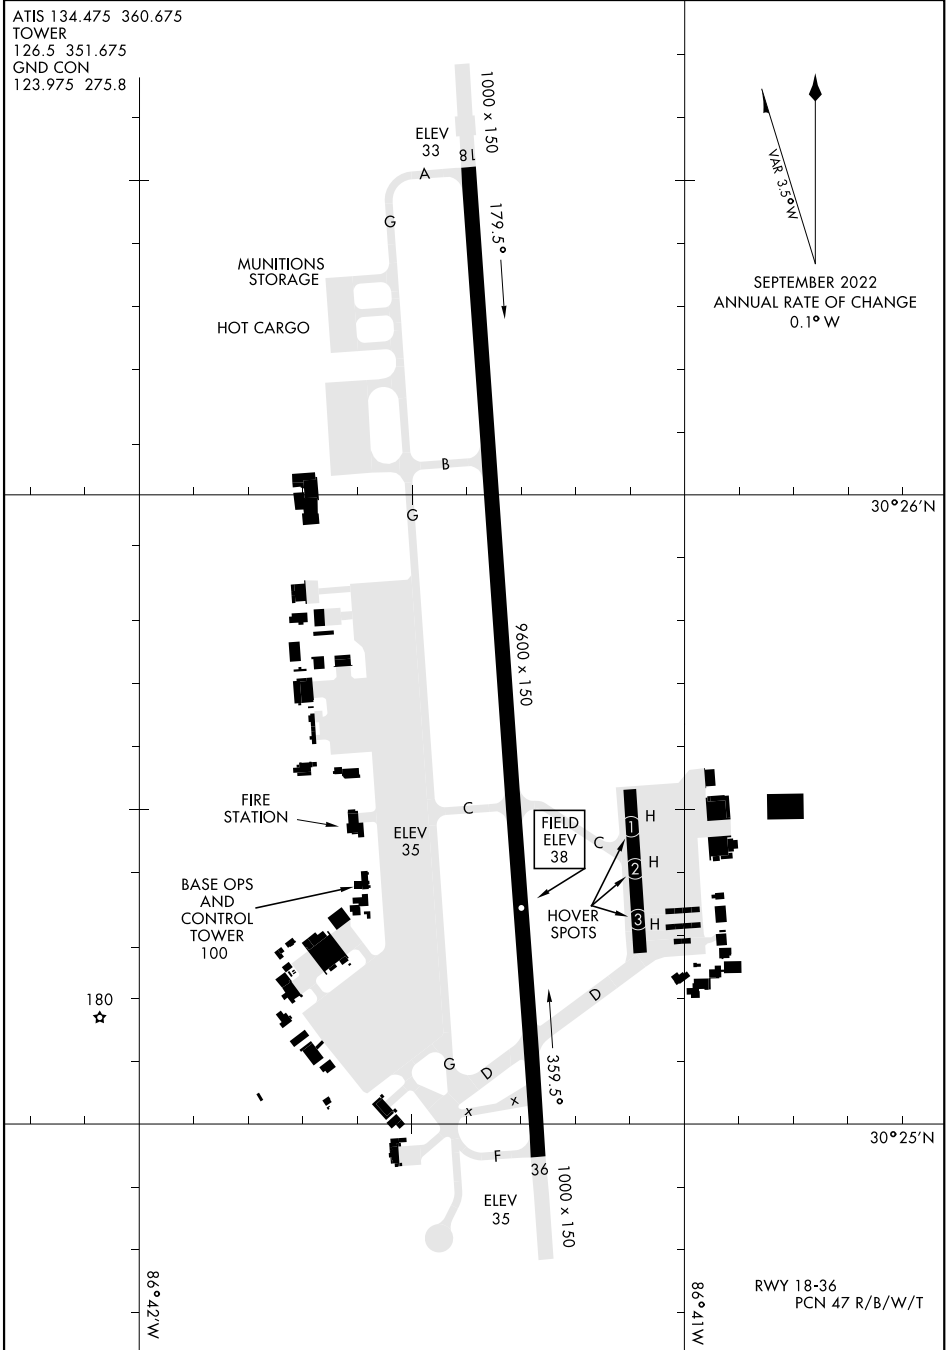

24081

AIRPORT DIAGRAM

[USAF]

HURLBURT FLD (KHRT)

MARY ESTHER, FLORIDA

ATIS 134.475 360.675
TOWER
126.5 351.675
GND CON
123.975 275.8

VAR 3.5°N
SEPTEMBER 2022
ANNUAL RATE OF CHANGE
0.1° W

SE-3, 21 MAR 2024 to 18 APR 2024

SE-3, 21 MAR 2024 to 18 APR 2024

AIRPORT DIAGRAM

MARY ESTHER, FLORIDA

HURLBURT FLD (KHRT)

RWY 18-36
PCN 47 R/B/W/T