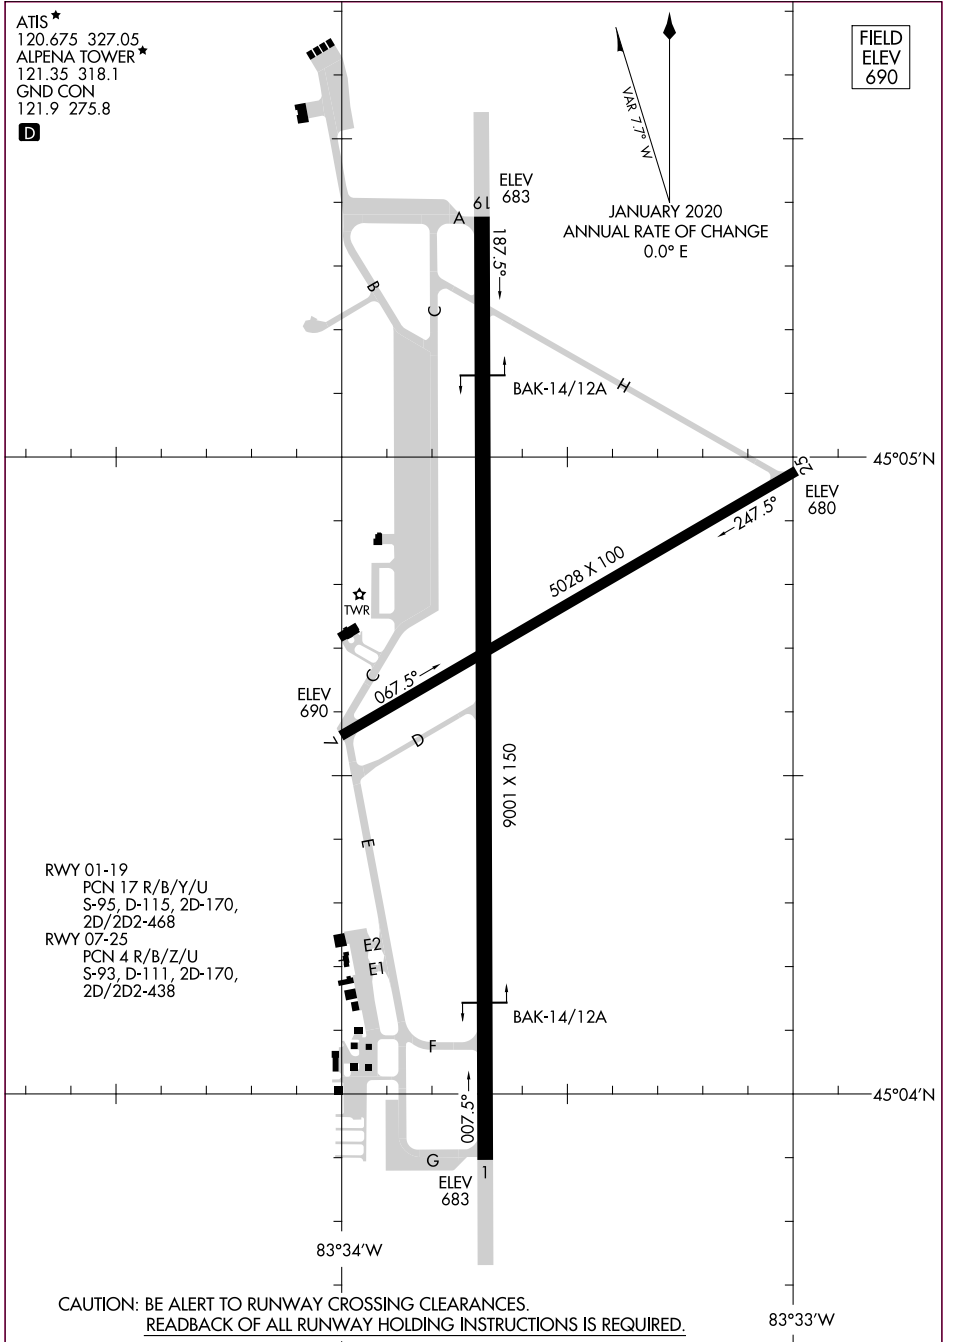

# AIRPORT DIAGRAM

ALPENA COUNTY RGNL (APN)

AL-718 (FAA)

ALPENA, MICHIGAN

ATIS\*  
 120.675 327.05  
 ALPENA TOWER\*  
 121.35 318.1  
 GND CON  
 121.9 275.8

**D**

FIELD  
 ELEV  
 690

VAR 7.5° W  
 JANUARY 2020  
 ANNUAL RATE OF CHANGE  
 0.0° E

EC-1, 21 MAR 2024 to 18 APR 2024

EC-1, 21 MAR 2024 to 18 APR 2024

CAUTION: BE ALERT TO RUNWAY CROSSING CLEARANCES.  
 READBACK OF ALL RUNWAY HOLDING INSTRUCTIONS IS REQUIRED.