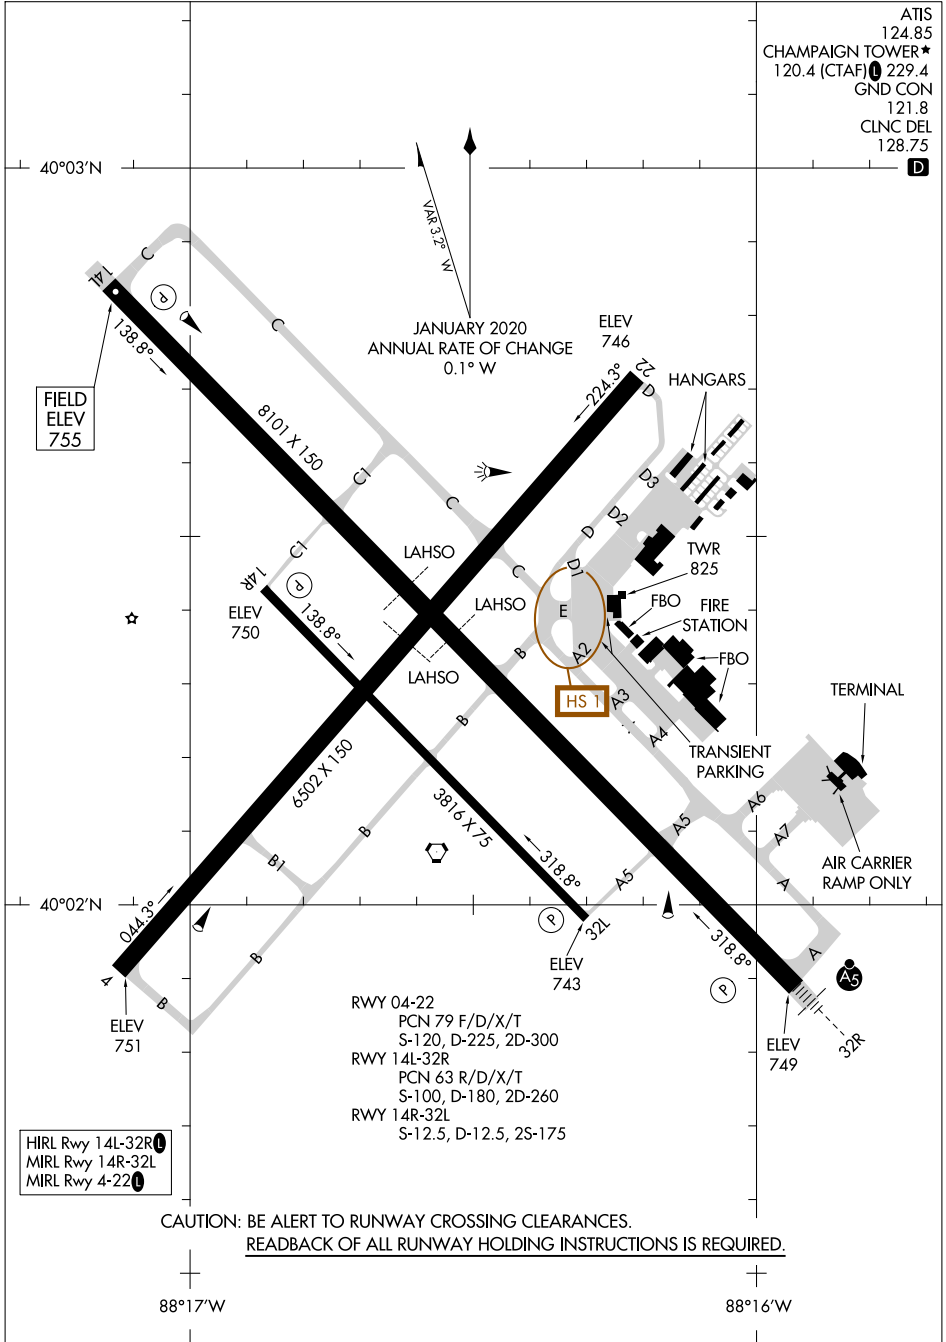

ATIS 124.85
 CHAMPAIGN TOWER* 120.4 (CTAF) 229.4
 GND CON 121.8
 CLNC DEL 128.75
D

EC-3, 21 MAR 2024 to 18 APR 2024

EC-3, 21 MAR 2024 to 18 APR 2024